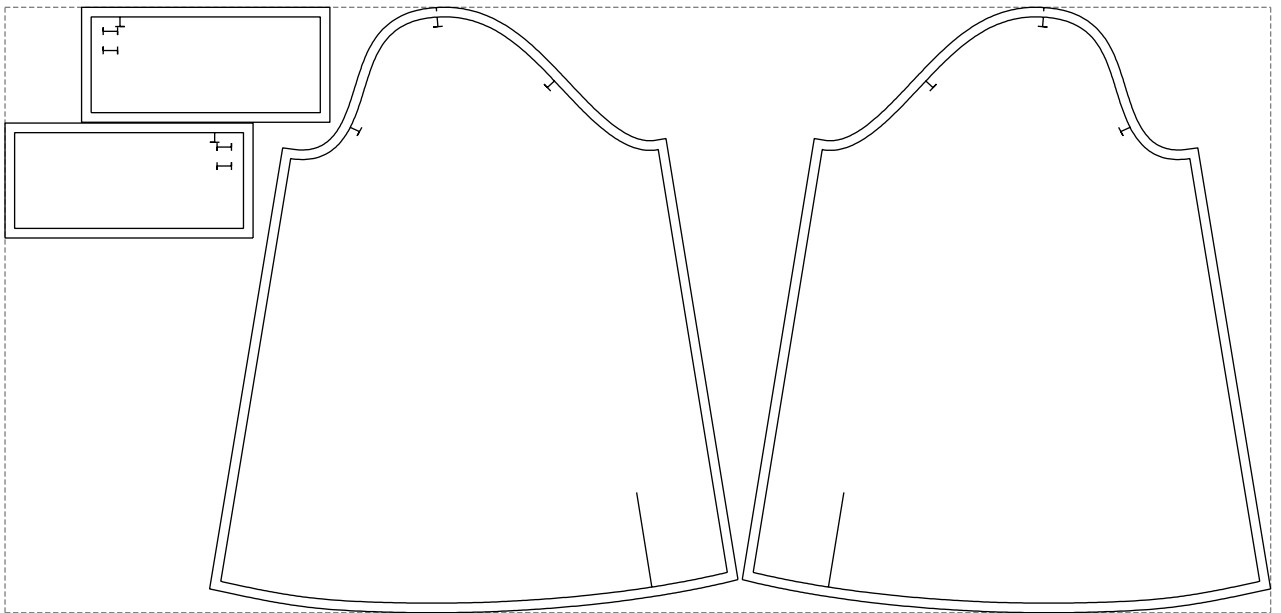

Not for print

Paper size: A4, size:688.69 x631.15 mm

Example

size:1318.93 x631.15 mm

Maneken =1 ver.0

rz_1=170

rz_16=92

rz_17=78.8

rz_18=71.8

rz_19=100

rz_20=98.1

.
.
.