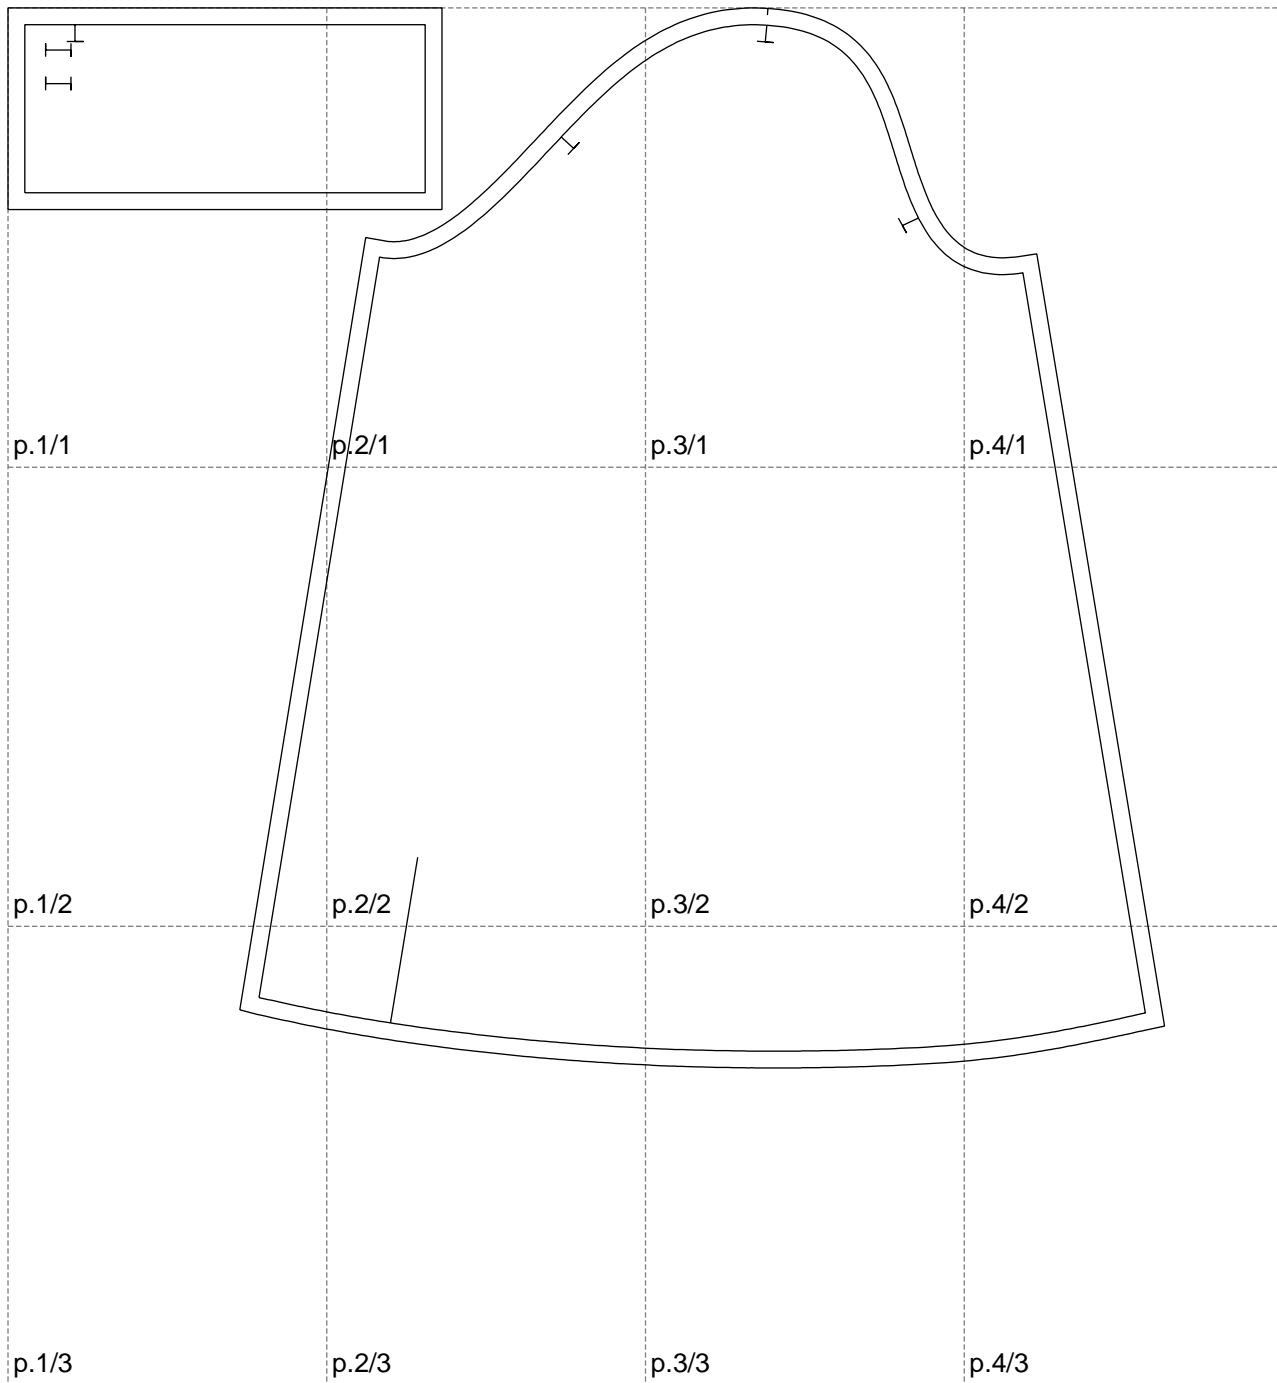

Not for print

Paper size: A4, size:688.69 x631.15 mm

Example

size:1318.93 x631.15 mm

Maneken =1 ver.0

rz_1=170

rz_16=92

rz_17=78.8

rz_18=71.8

rz_19=100

rz_20=98.1

.
.
.