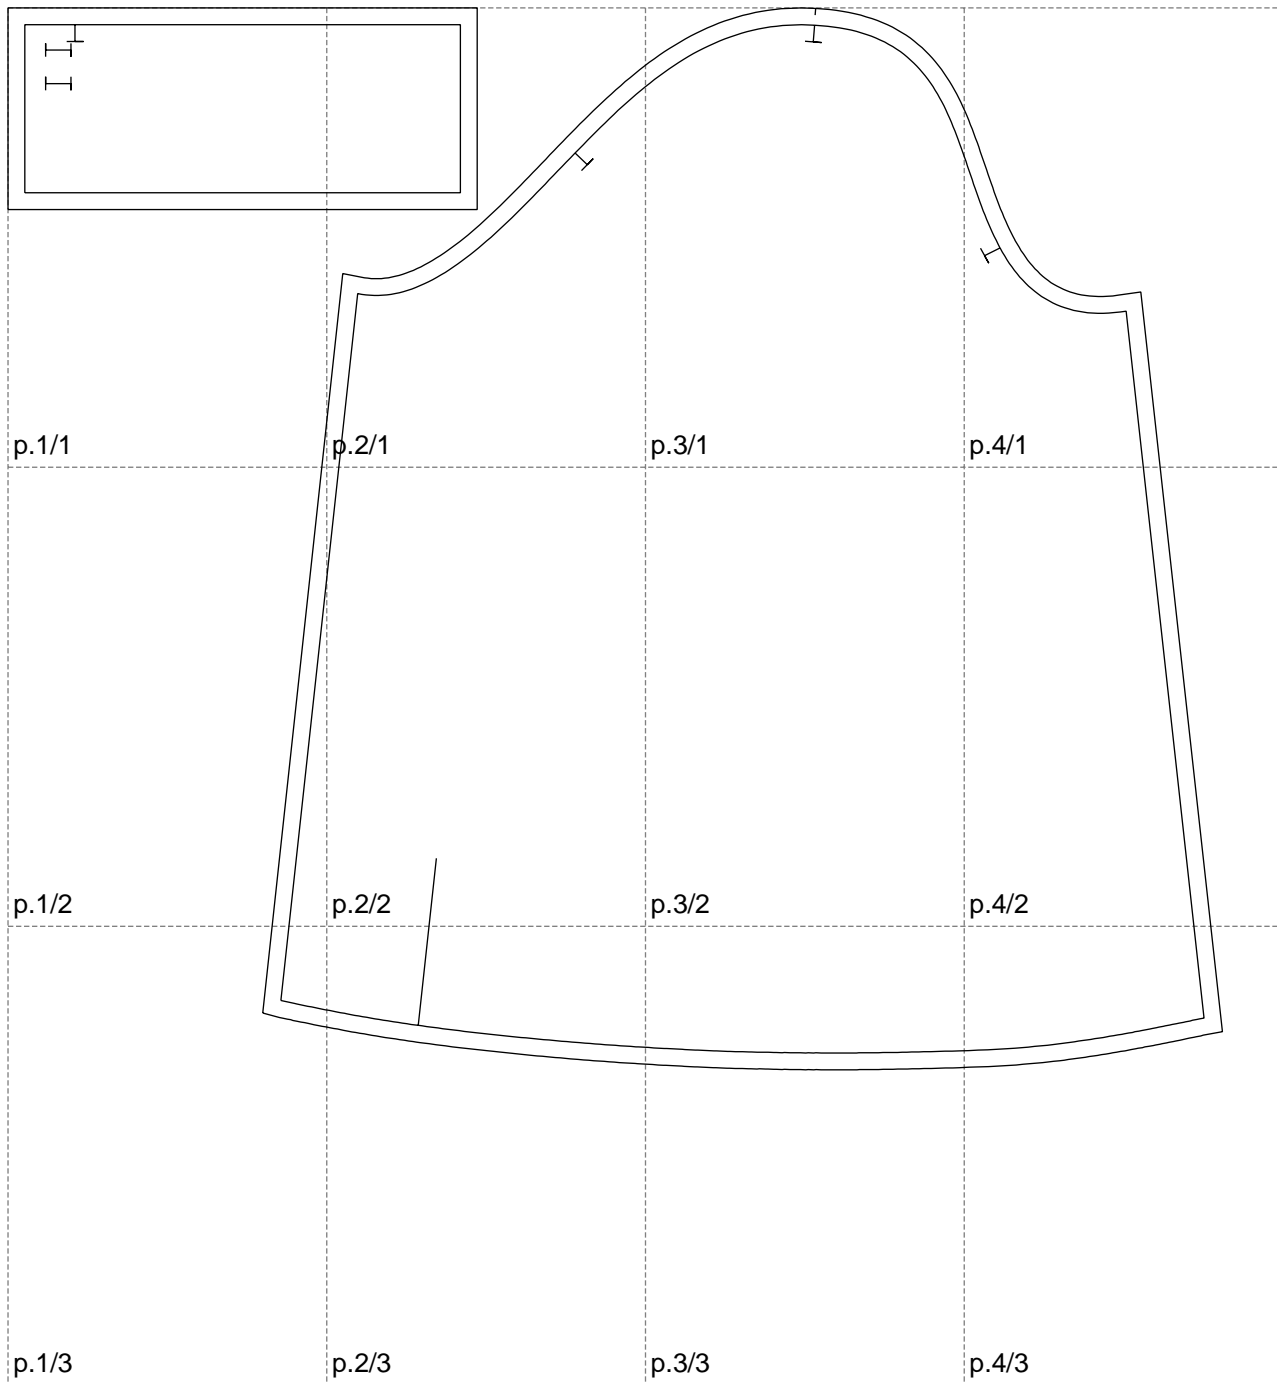

Not for print

Paper size: A4, size:723.27 x632.21 mm

# Example

size:1398.21 x632.21 mm

Maneken =1 ver.0

rz\_1=170

rz\_16=112

rz\_17=96.2

rz\_18=94

rz\_19=120

rz\_20=117

---

. . . . .  
. . . . .  
. . . . .