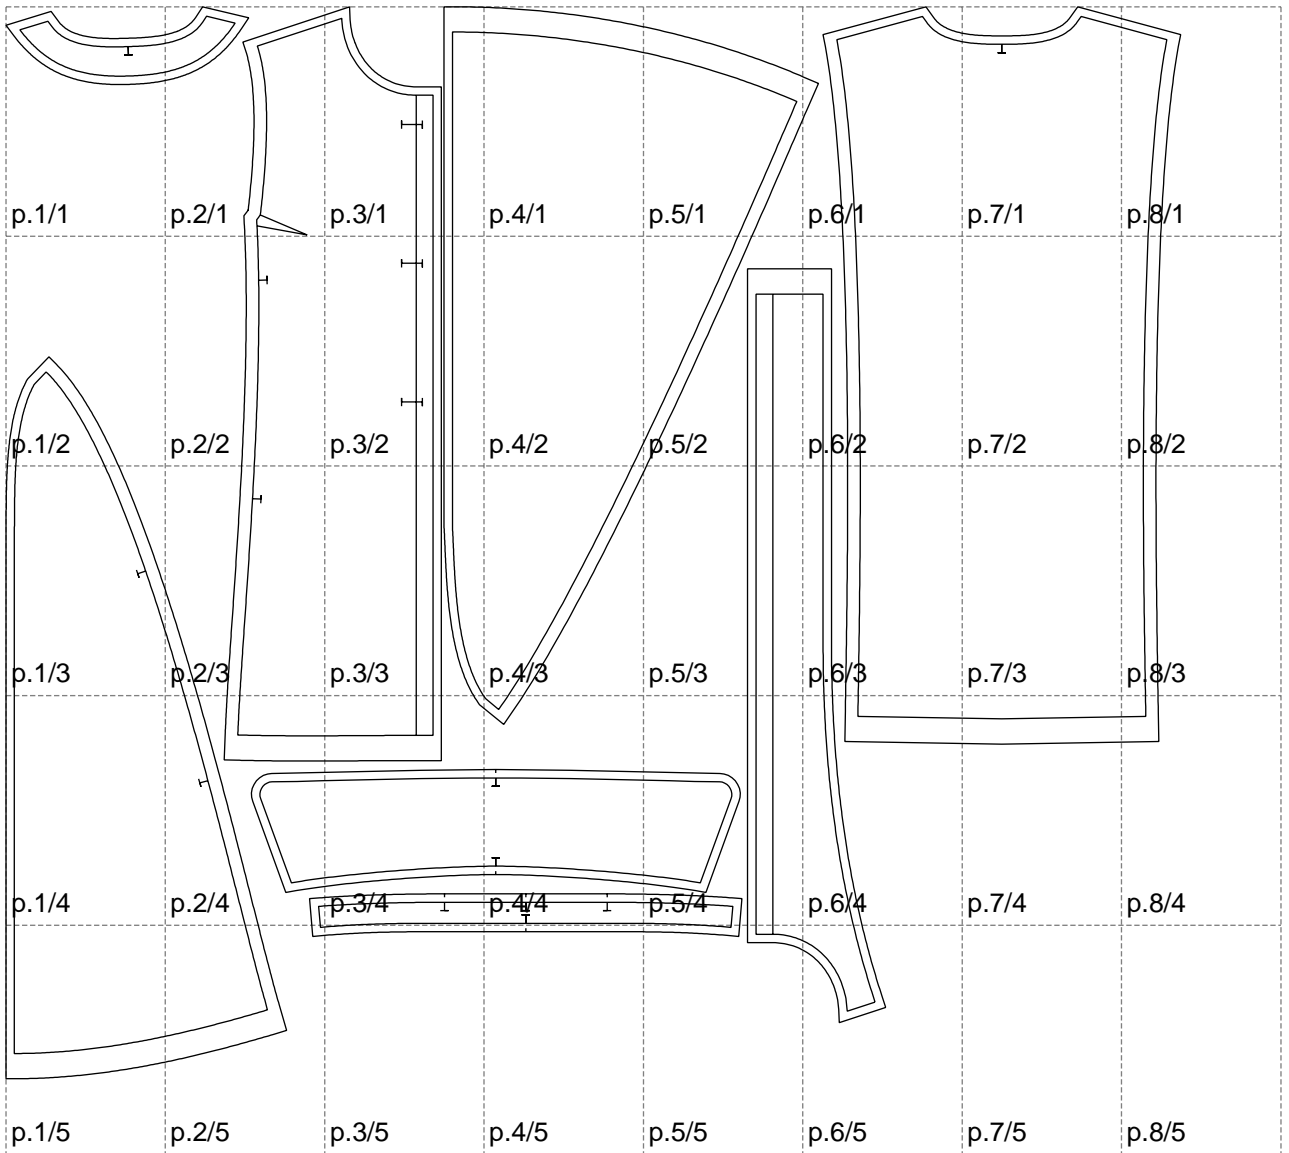

Not for print

Paper size: A4, size:1399.00 x1276.49 mm

# Example

size:1499.00 x1844.19 mm

Maneken =1 ver.0

rz\_1=170

rz\_16=92

rz\_17=78.8

rz\_18=71.8

rz\_19=100

rz\_20=98.1

---

. . . . .  
. . . . .  
. . . . .