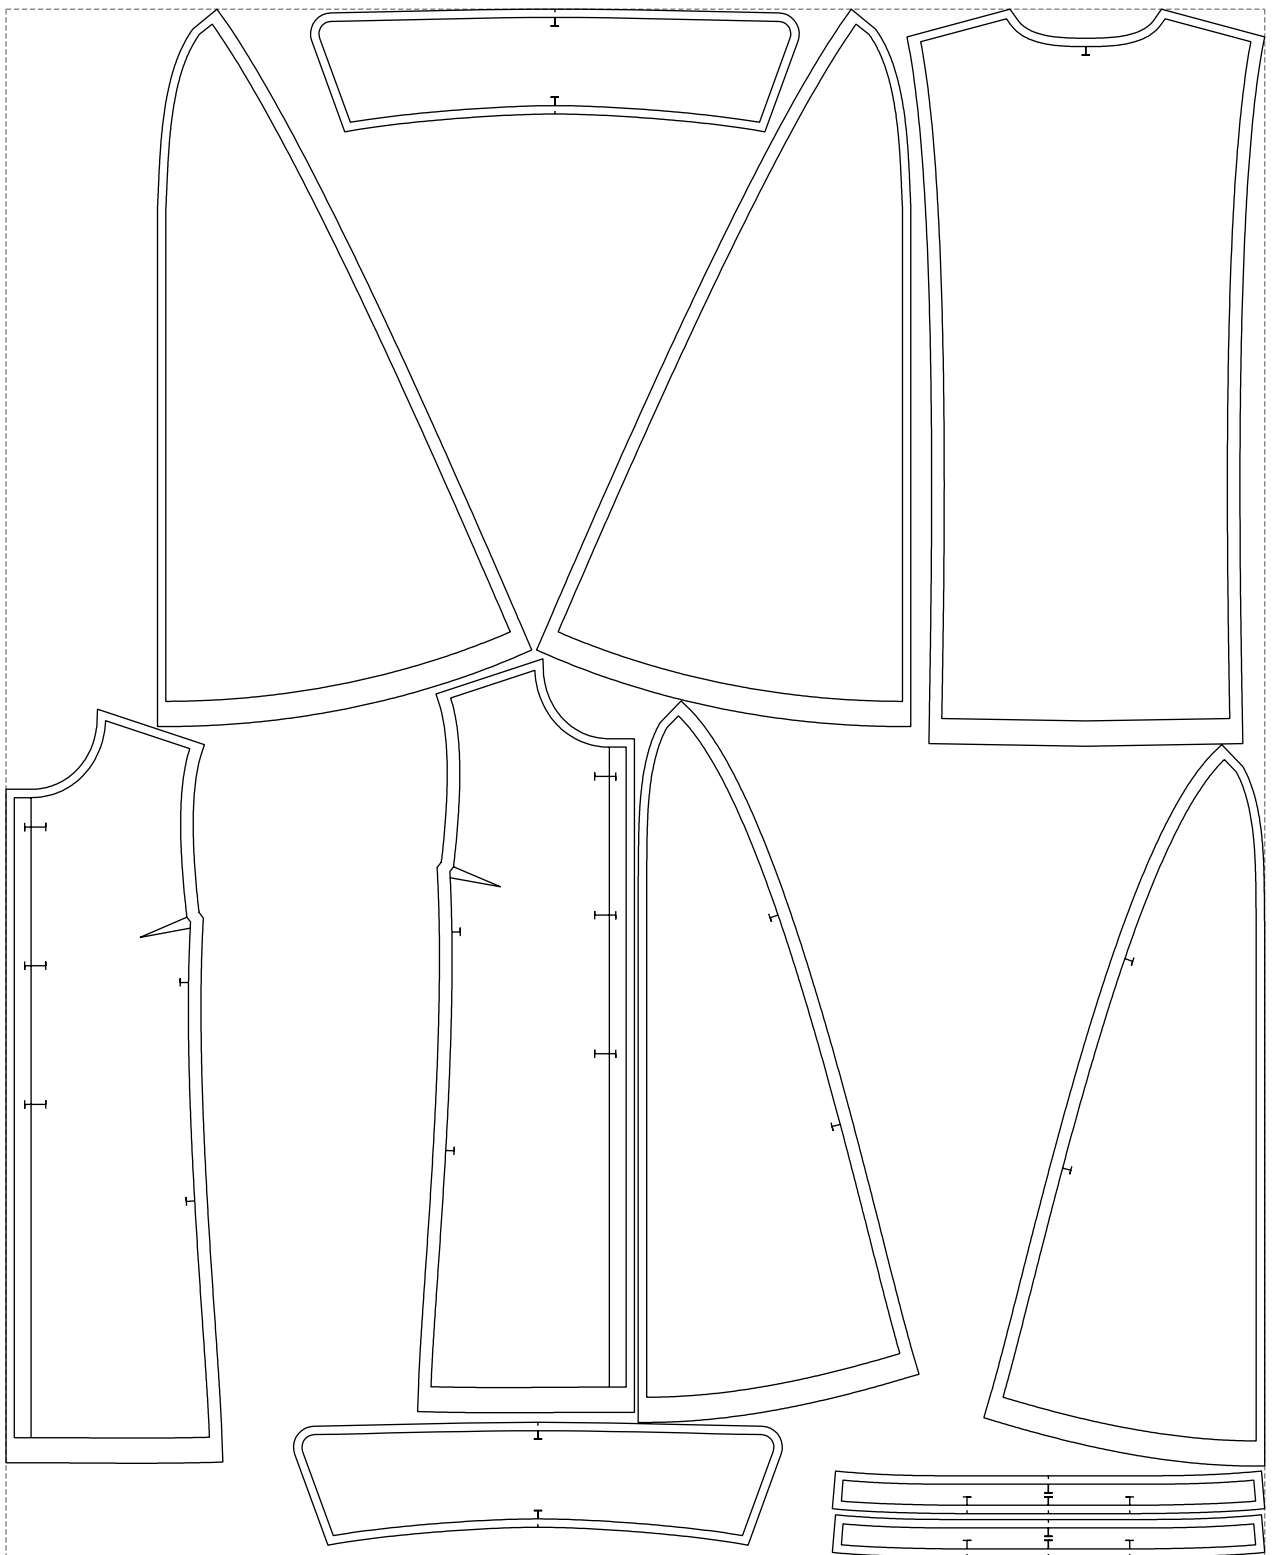

Not for print

Paper size: A4, size:1399.00 x1276.49 mm

# Example

size:1499.00 x1844.19 mm

Maneken =1 ver.0

rz\_1=170

rz\_16=92

rz\_17=78.8

rz\_18=71.8

rz\_19=100