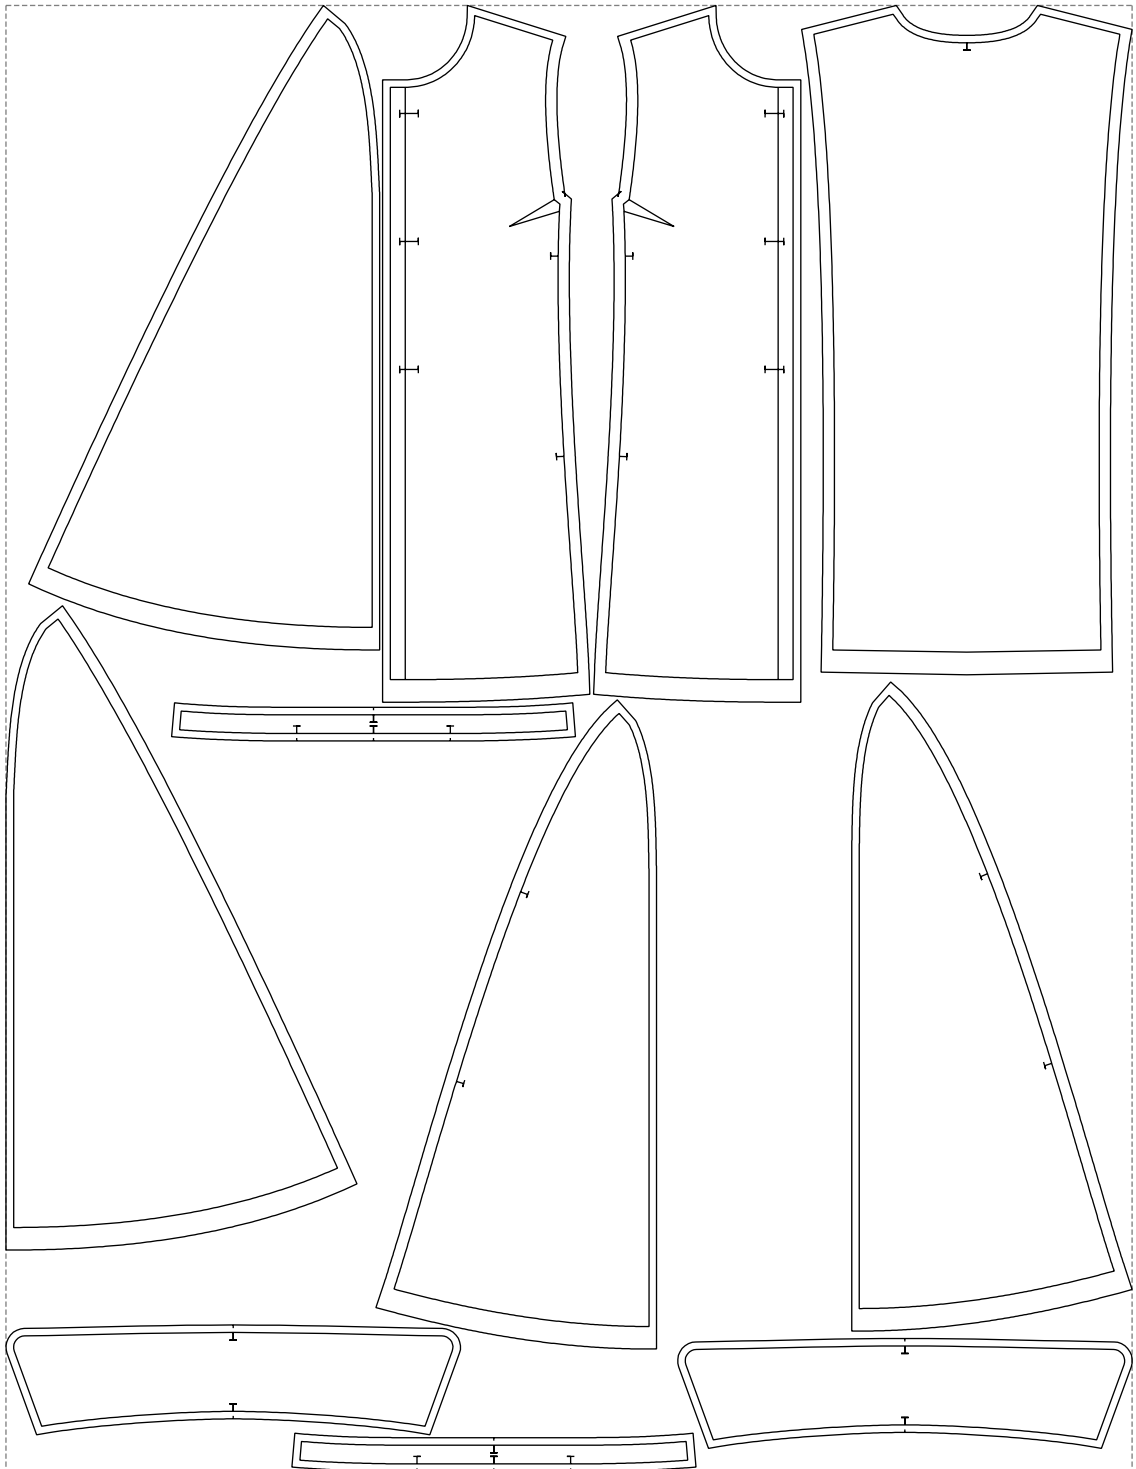

Not for print

Paper size: A4, size:1399.00 x1326.07 mm

# Example

size:1499.00 x1951.74 mm

Maneken =1 ver.0

rz\_1=170

rz\_16=104

rz\_17=88.9

rz\_18=84.4

rz\_19=112