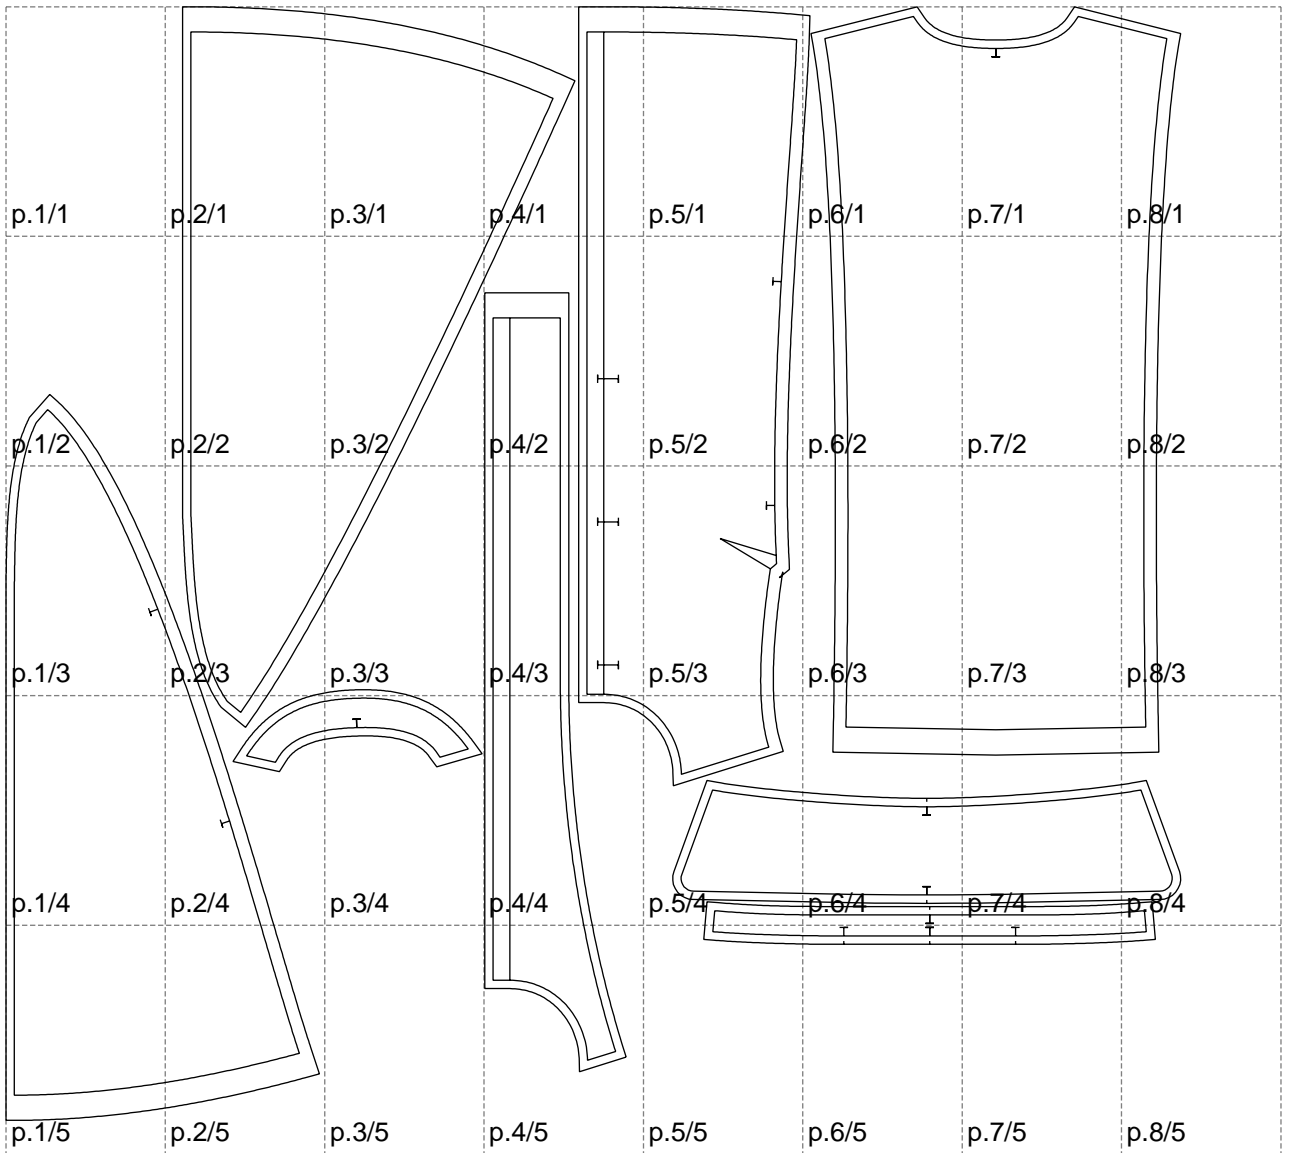

Not for print

Paper size: A4, size:1399.00 x1326.07 mm

# Example

size:1499.00 x1951.74 mm

Maneken =1 ver.0

rz\_1=170

rz\_16=104

rz\_17=88.9

rz\_18=84.4

rz\_19=112

rz\_20=109.3

---

. . . . .  
. . . . .  
. . . . .