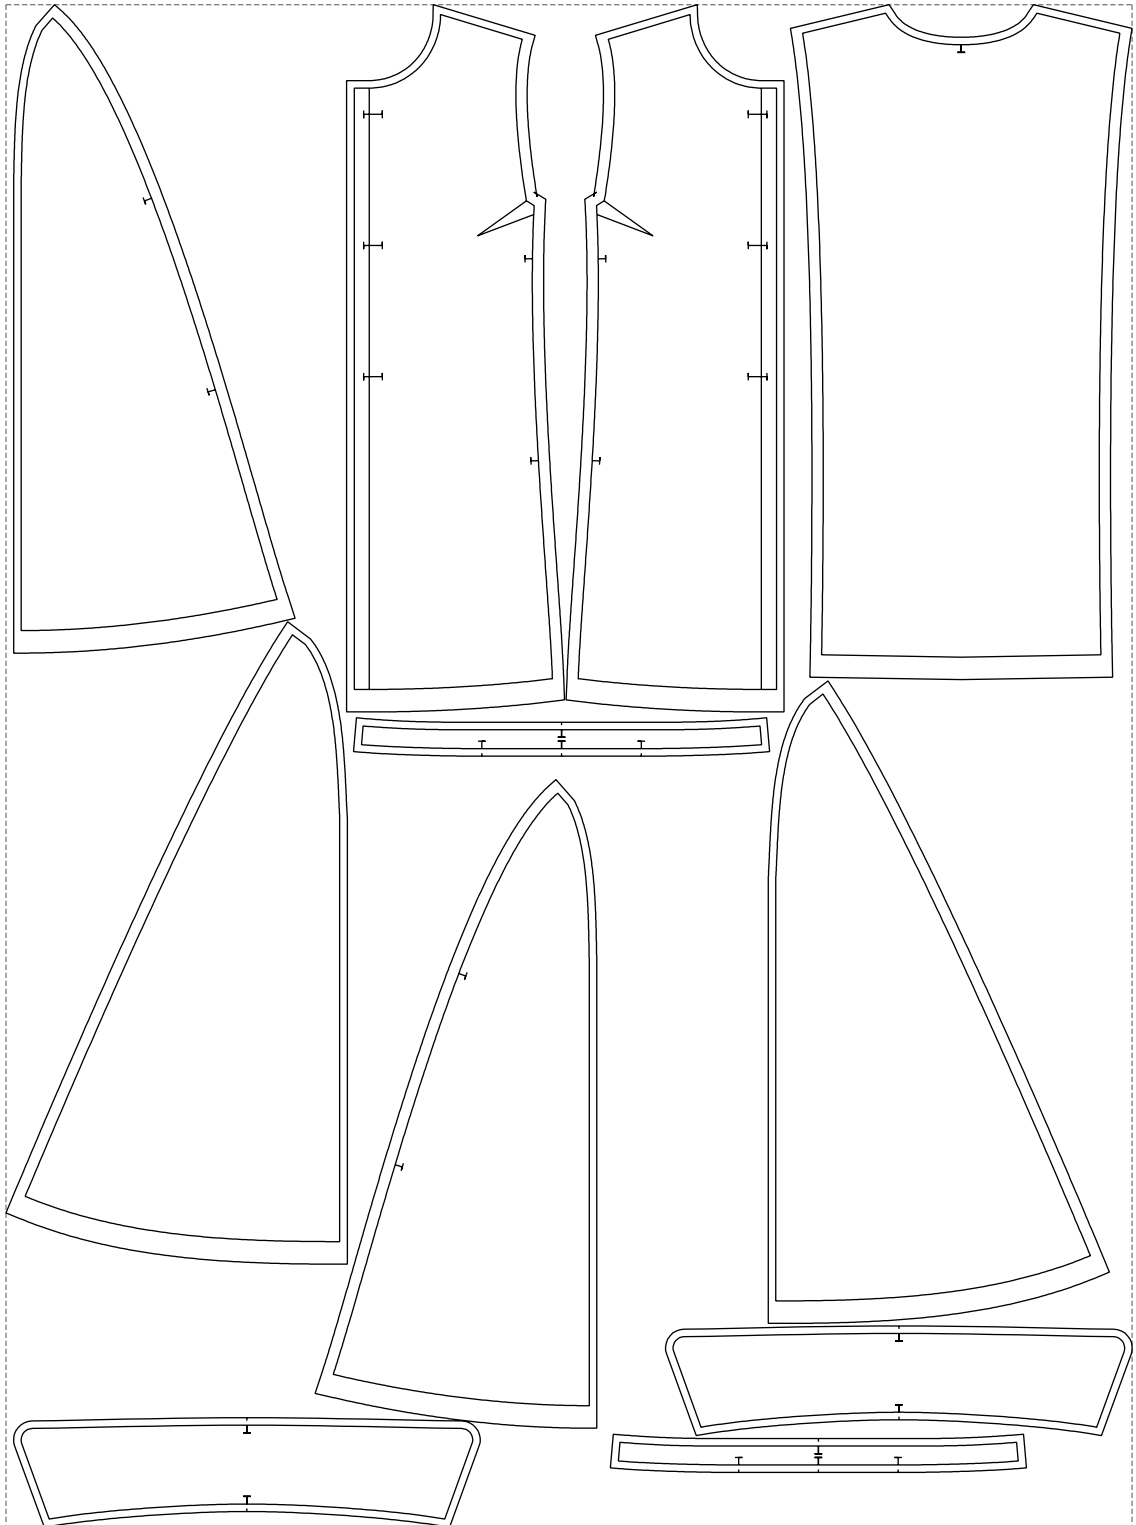

Not for print

Paper size: A4, size:1358.74 x1380.52 mm

# Example

size:1499.00 x2027.64 mm

Maneken =1 ver.0

rz\_1=170

rz\_16=112

rz\_17=96.2

rz\_18=94

rz\_19=120