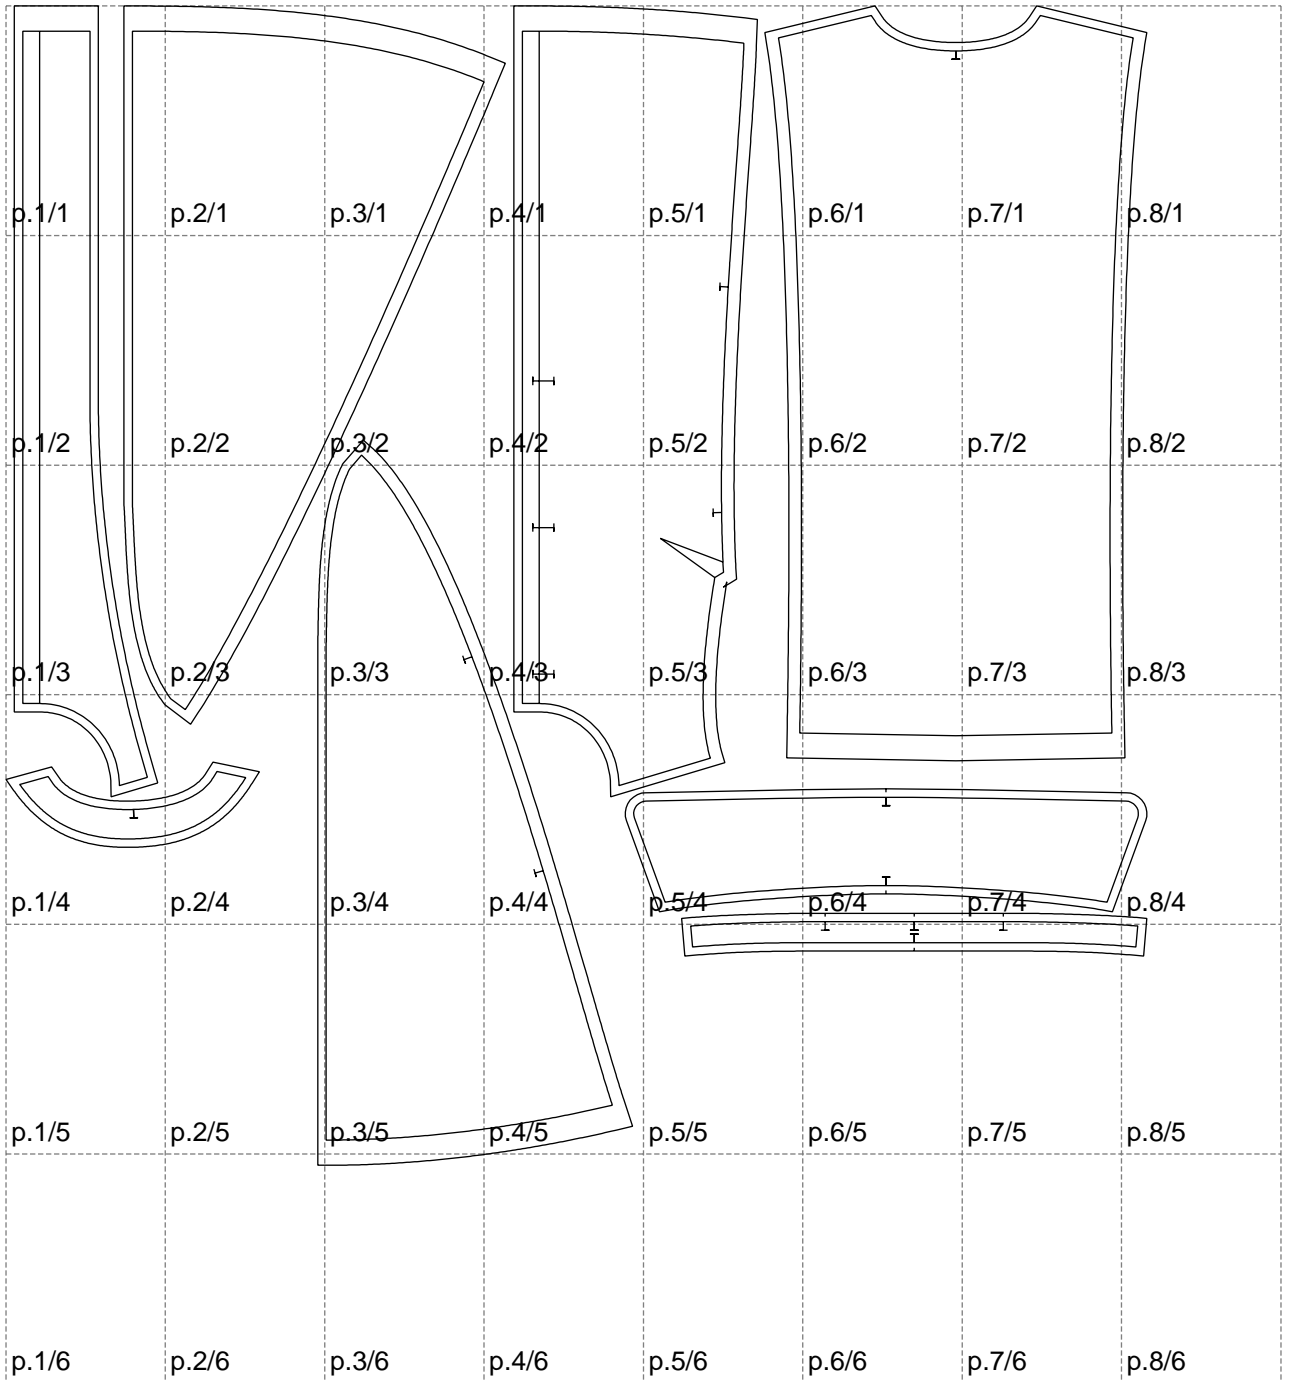

Not for print

Paper size: A4, size:1358.74 x1380.52 mm

# Example

size:1499.00 x2027.64 mm

Maneken =1 ver.0

rz\_1=170

rz\_16=112

rz\_17=96.2

rz\_18=94

rz\_19=120

rz\_20=117

---

. . . . .  
. . . . .  
. . . . .