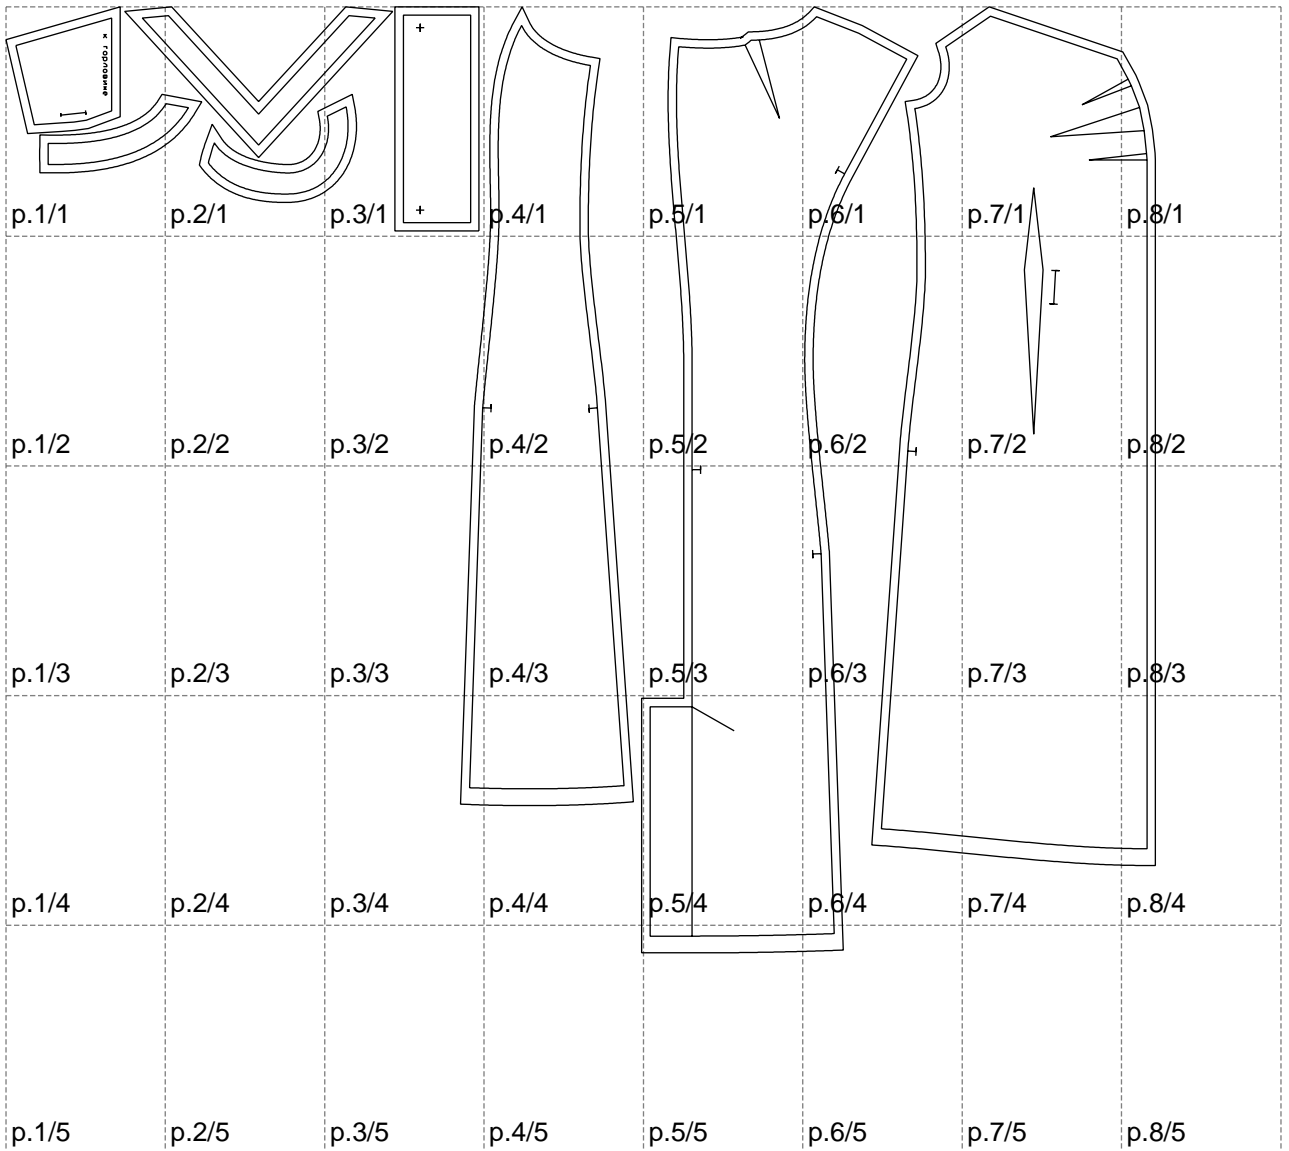

Not for print

Paper size: A4, size:1368.93 x1126.64 mm

# Example

size:1499.00 x1905.50 mm

Maneken =1 ver.0

rz\_1=170

rz\_16=104

rz\_17=88.9

rz\_18=84.4

rz\_19=112

rz\_20=109.3

---

. . . . .  
. . . . .  
. . . . .