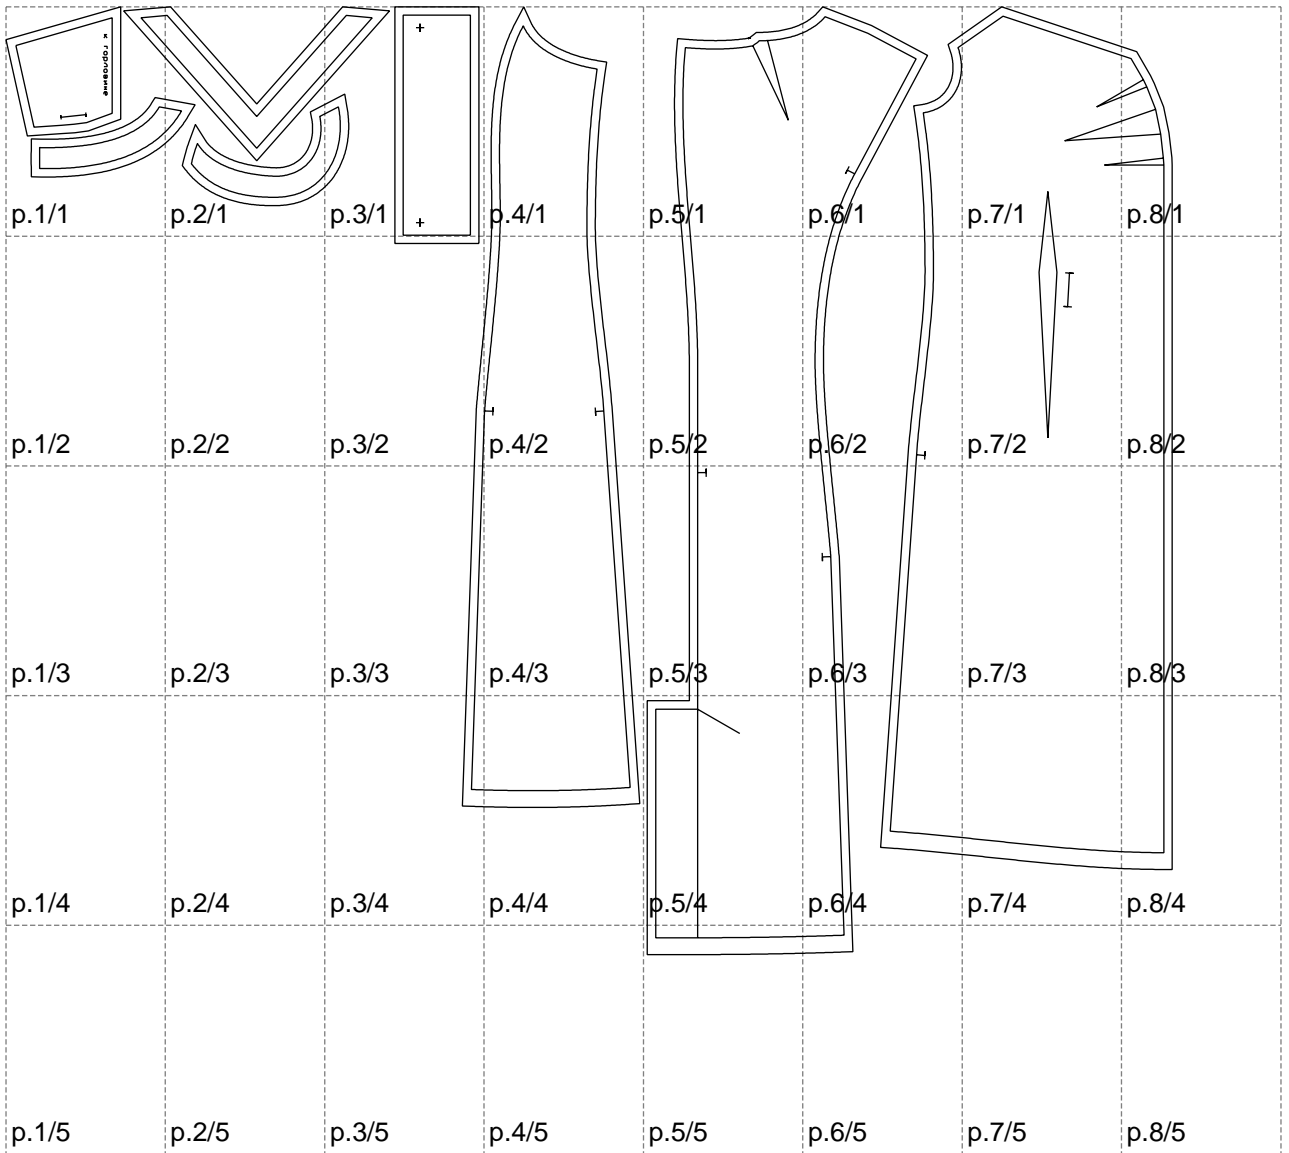

Not for print

Paper size: A4, size:1388.98 x1128.62 mm

# Example

size:1499.00 x1961.99 mm

Maneken =1 ver.0

rz\_1=170

rz\_16=108

rz\_17=92.5

rz\_18=89.2

rz\_19=116

rz\_20=113

---

. . . . .  
. . . . .  
. . . . .