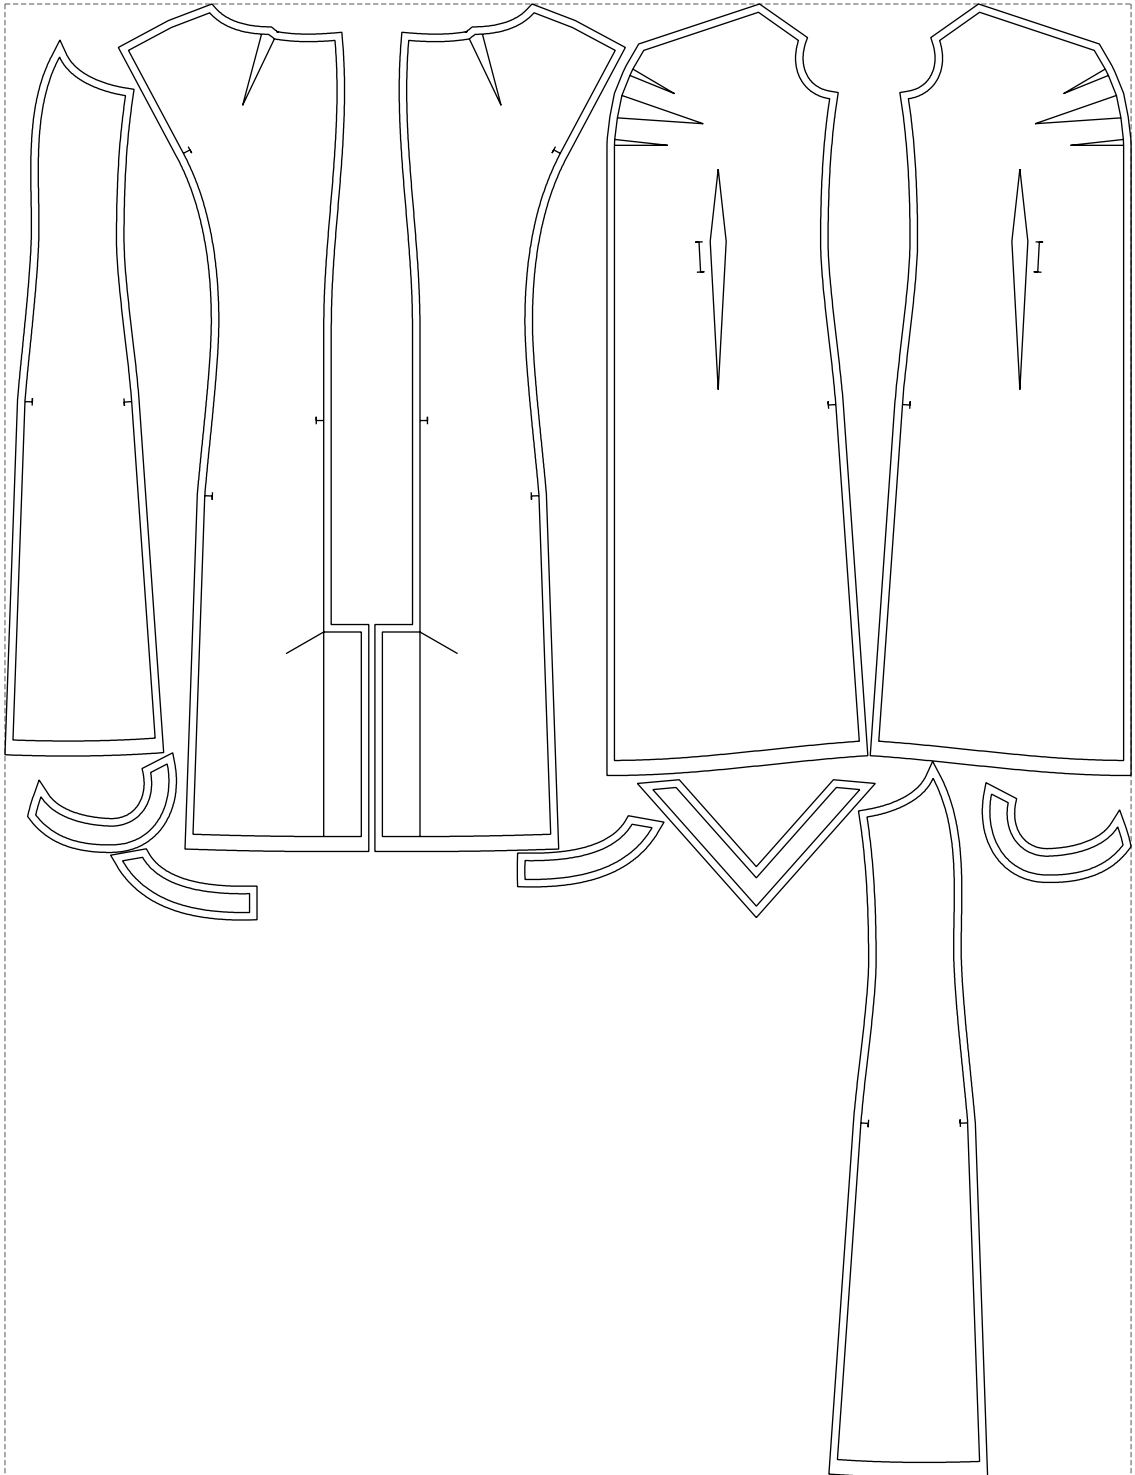

Not for print

Paper size: A4, size:1388.98 x1128.62 mm

# Example

size:1499.00 x1961.99 mm

Maneken =1 ver.0

rz\_1=170

rz\_16=108

rz\_17=92.5

rz\_18=89.2

rz\_19=116