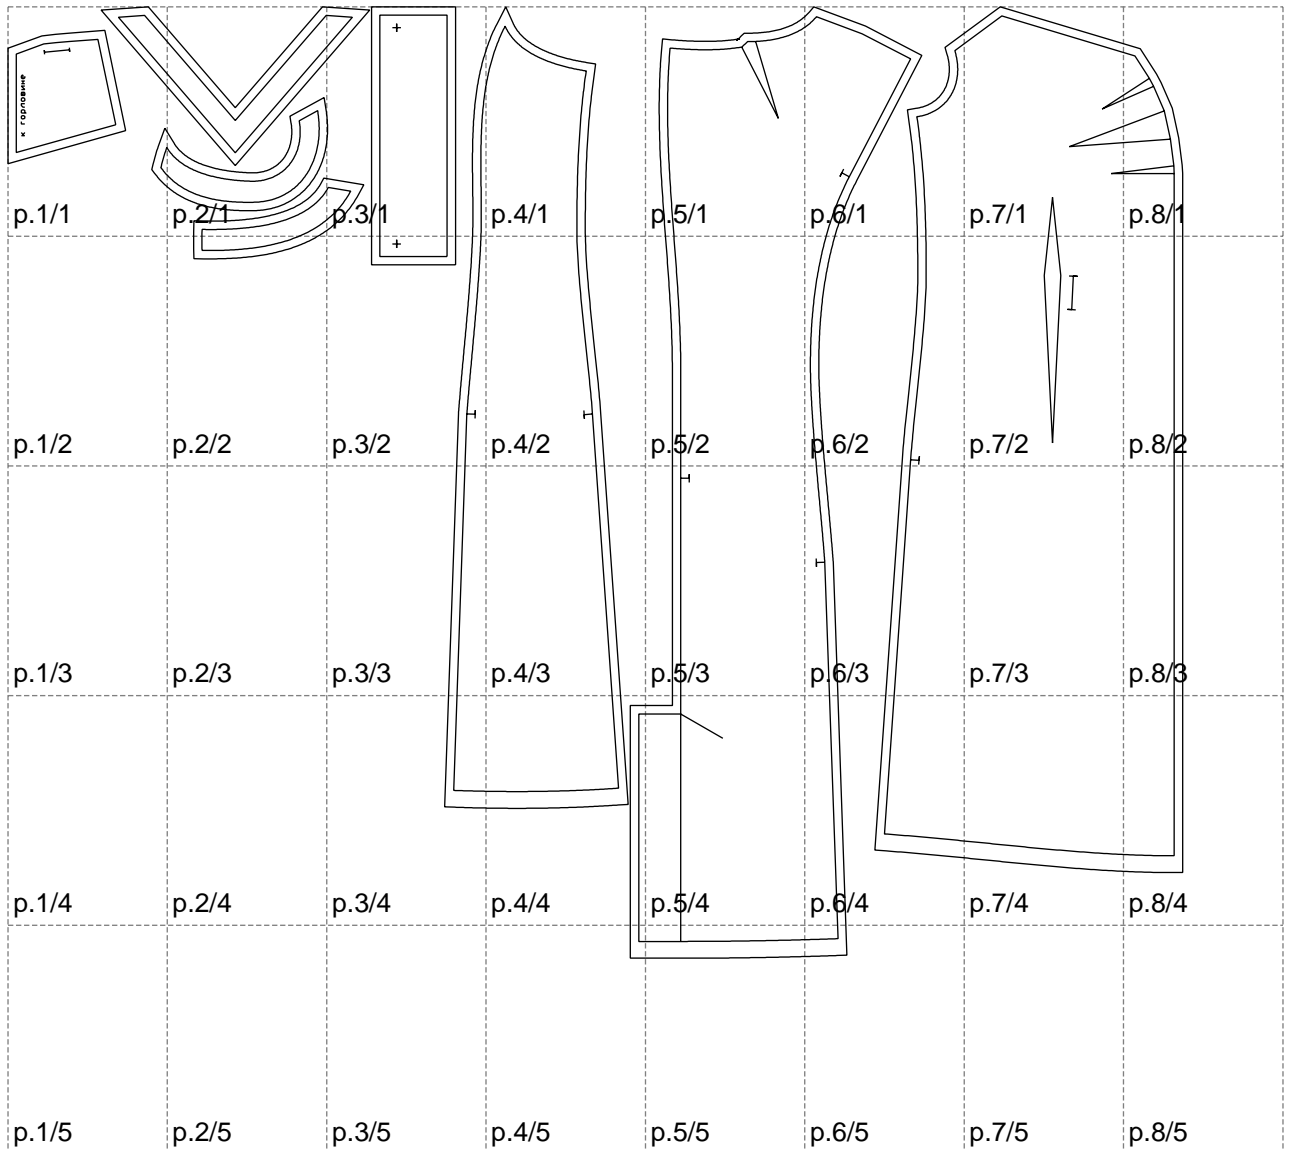

Not for print

Paper size: A4, size:1399.00 x1132.99 mm

# Example

size:1499.00 x1980.28 mm

Maneken =1 ver.0

rz\_1=170

rz\_16=116

rz\_17=100

rz\_18=98.8

rz\_19=124

rz\_20=121

---

. . . . .  
. . . . .  
. . . . .