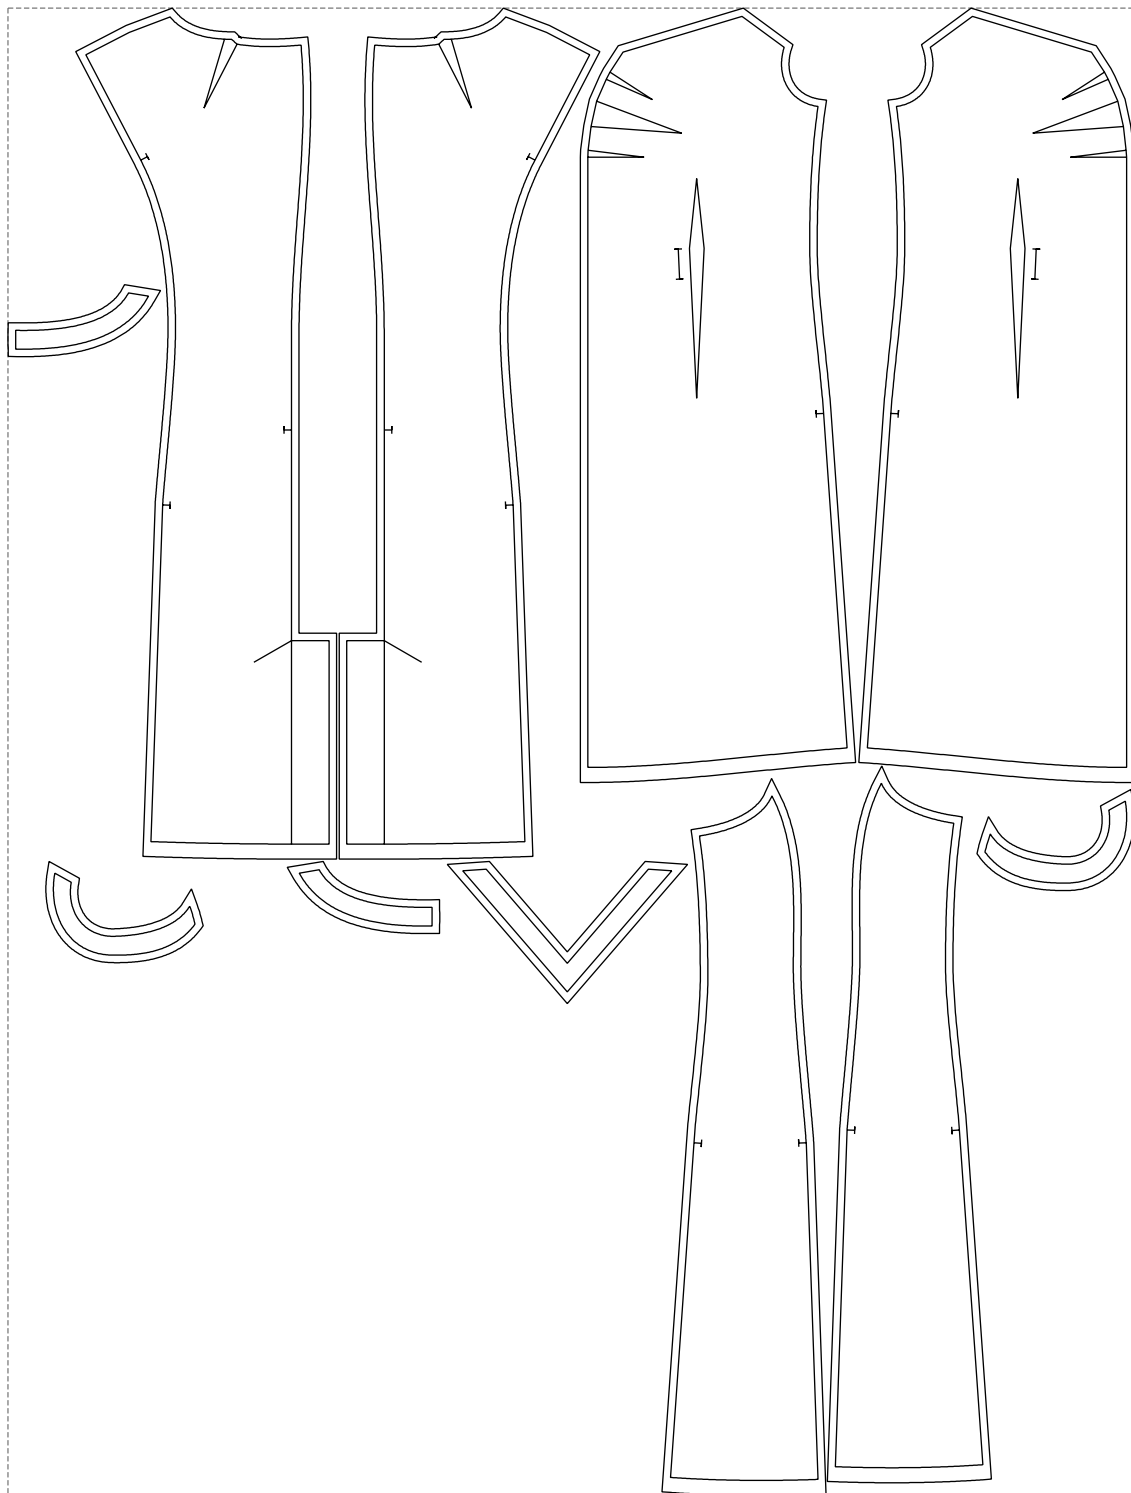

Not for print

Paper size: A4, size:1399.00 x1132.99 mm

# Example

size:1499.00 x1980.28 mm

Maneken =1 ver.0

rz\_1=170

rz\_16=116

rz\_17=100

rz\_18=98.8

rz\_19=124