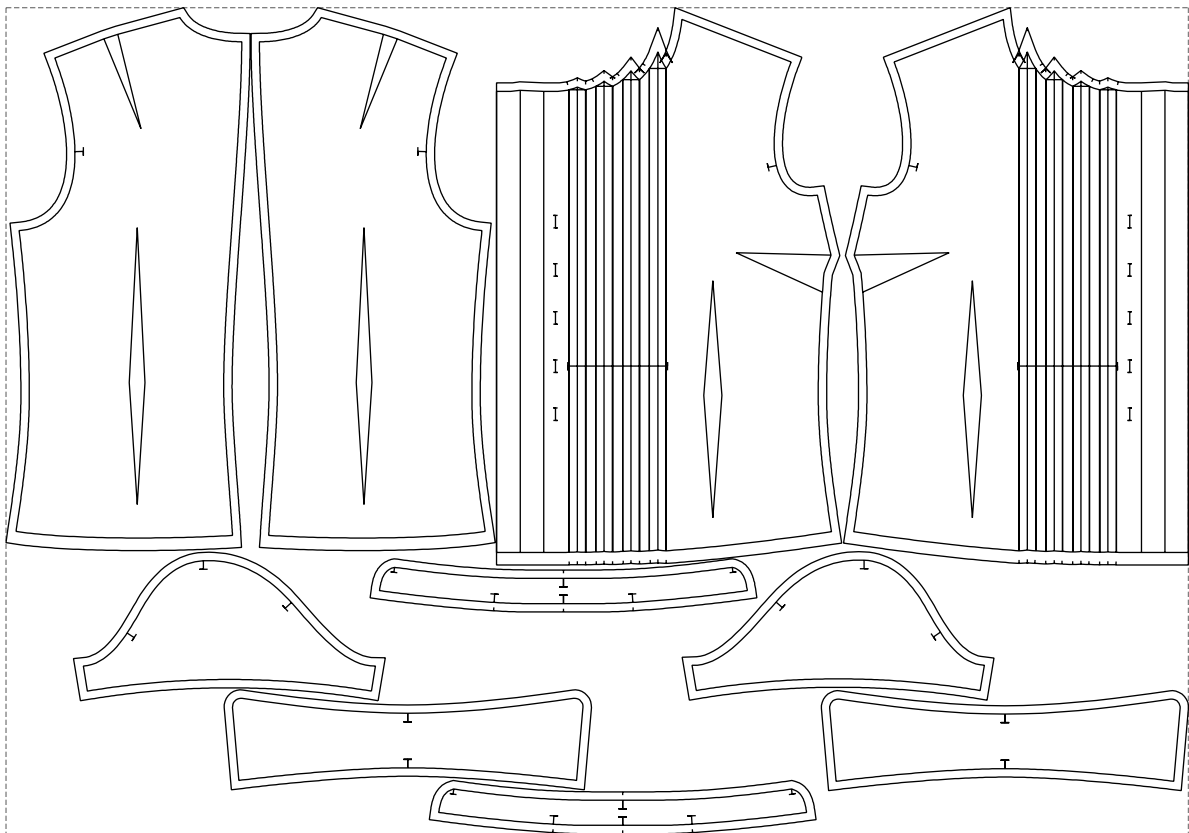

Not for print

Paper size: A4, size:1388.91 x664.02 mm

# Example

size:1408.39 x984.07 mm

Maneken =1 ver.0

rz\_1=170

rz\_16=92

rz\_17=78.8

rz\_18=71.8

rz\_19=100

rz\_20=98.1

---

. . . . .  
. . . . .  
. . . . .