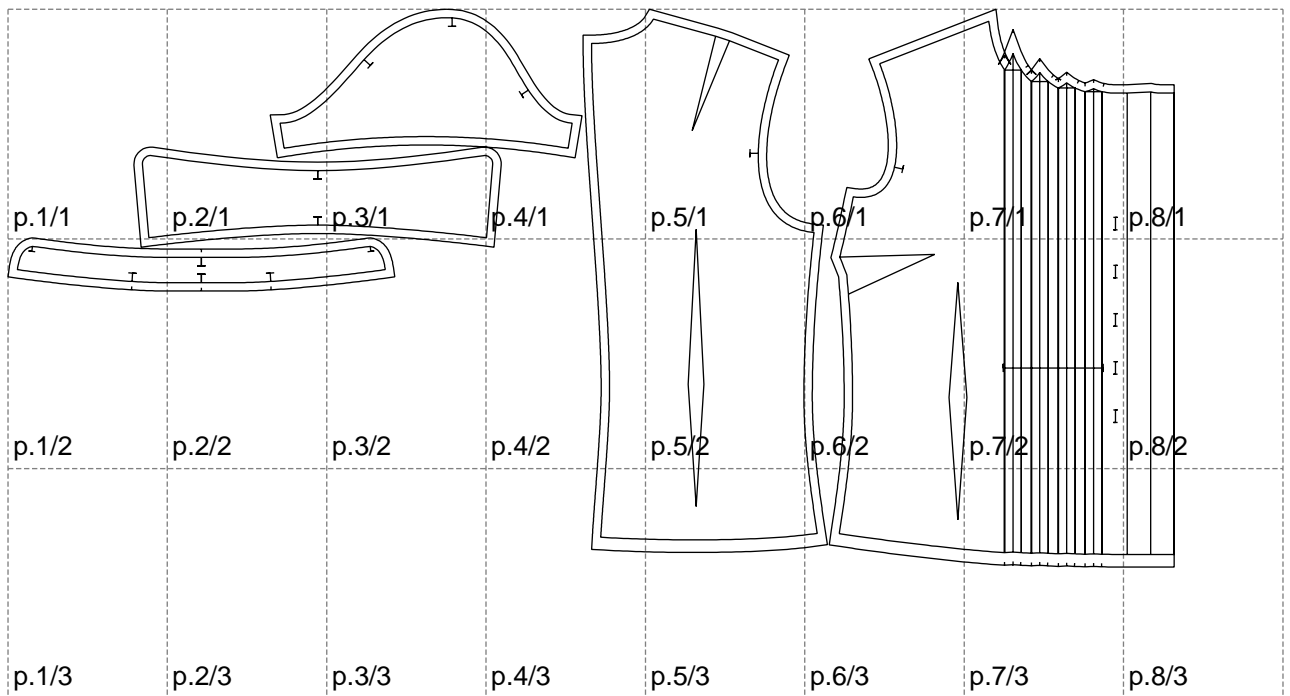

Not for print

Paper size: A4, size:1388.91 x664.02 mm

# Example

size:1408.39 x984.07 mm

Maneken =1 ver.0

rz\_1=170

rz\_16=92

rz\_17=78.8

rz\_18=71.8

rz\_19=100

rz\_20=98.1

---

. . . . .  
. . . . .  
. . . . .