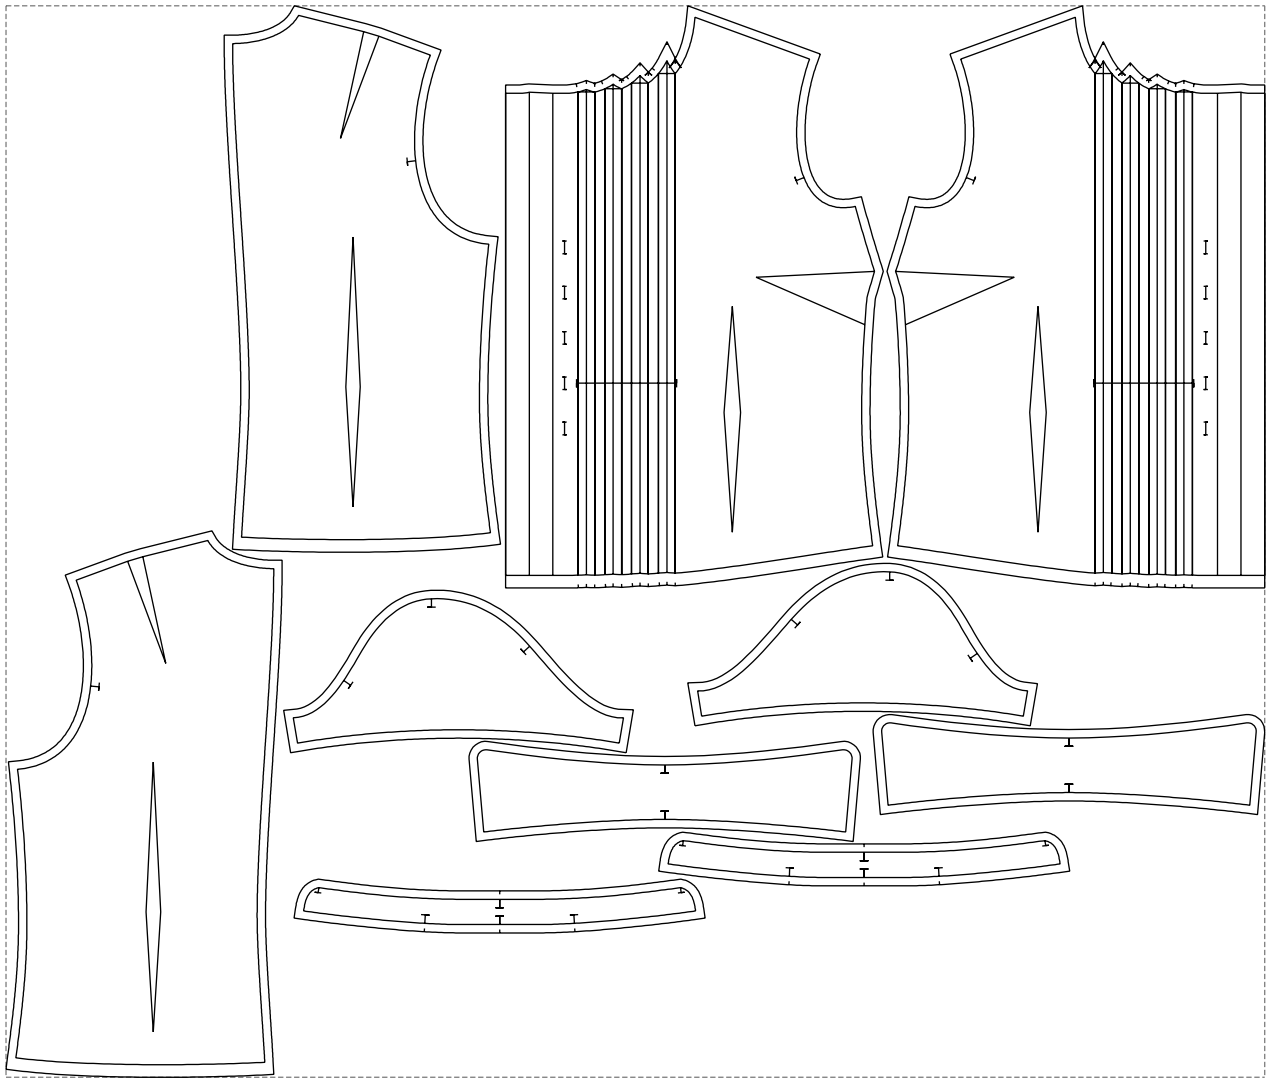

# Example

size:1499.00 x1276.42 mm

Maneken =1 ver.0

rz\_1=170

rz\_16=108

rz\_17=92.5

rz\_18=89.2

rz\_19=116