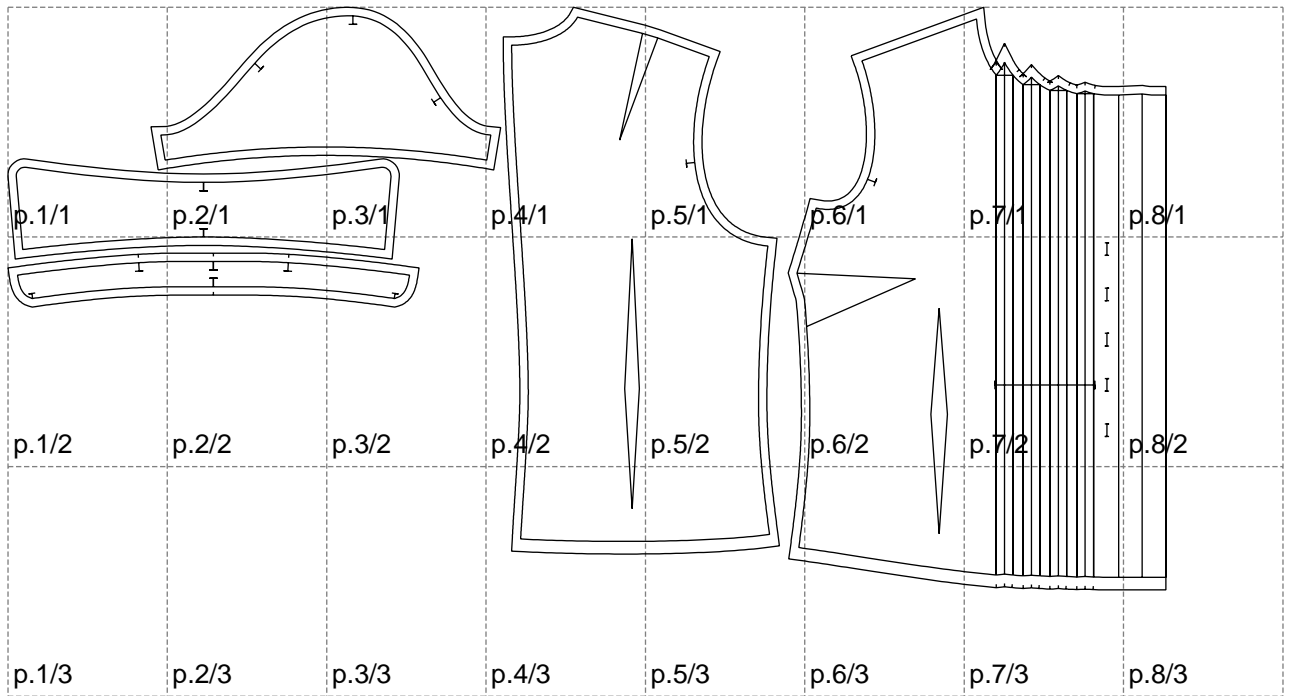

Not for print

Paper size: A4, size:1378.94 x693.63 mm

# Example

size:1499.00 x1276.42 mm

Maneken =1 ver.0

rz\_1=170

rz\_16=108

rz\_17=92.5

rz\_18=89.2

rz\_19=116

rz\_20=113

---

. . . . .  
. . . . .  
. . . . .