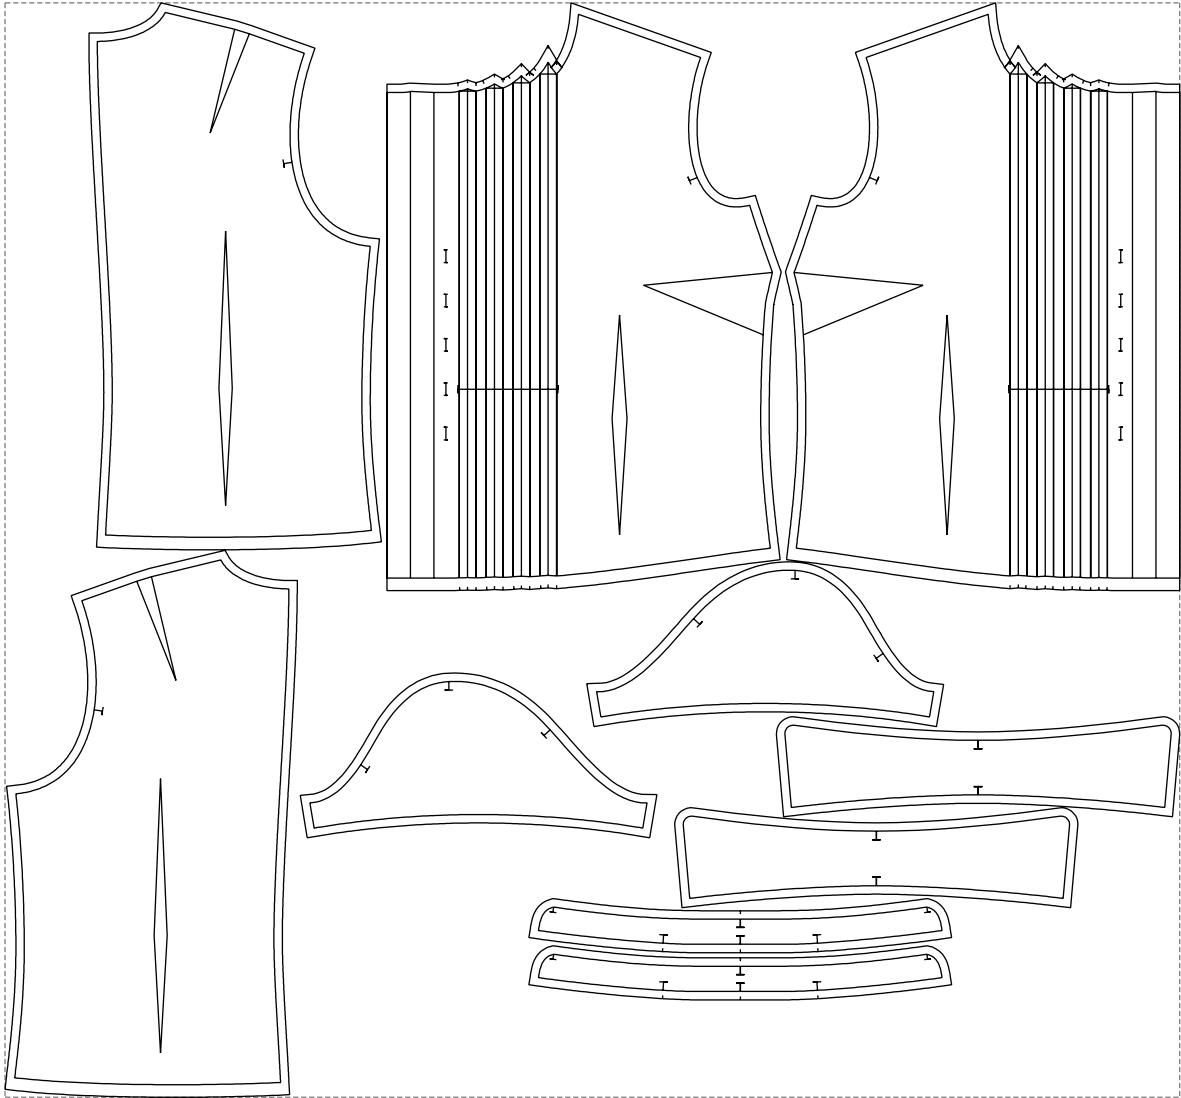

# Example

size:1398.93 x1303.61 mm

Maneken =1 ver.0

rz\_1=170

rz\_16=116

rz\_17=100

rz\_18=98.8

rz\_19=124