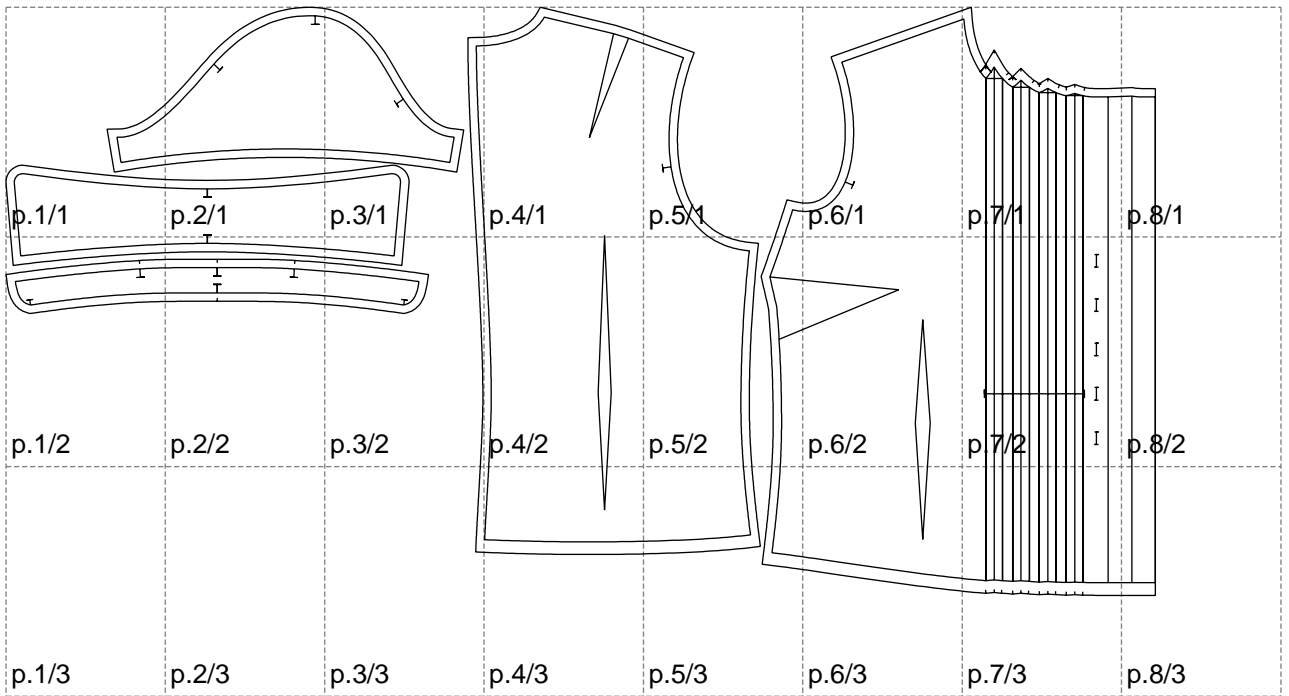

Not for print

Paper size: A4, size:1368.80 x700.14 mm

# Example

size:1398.93 x1303.61 mm

Maneken =1 ver.0

rz\_1=170

rz\_16=116

rz\_17=100

rz\_18=98.8

rz\_19=124

rz\_20=121

---

. . . . .  
. . . . .  
. . . . .