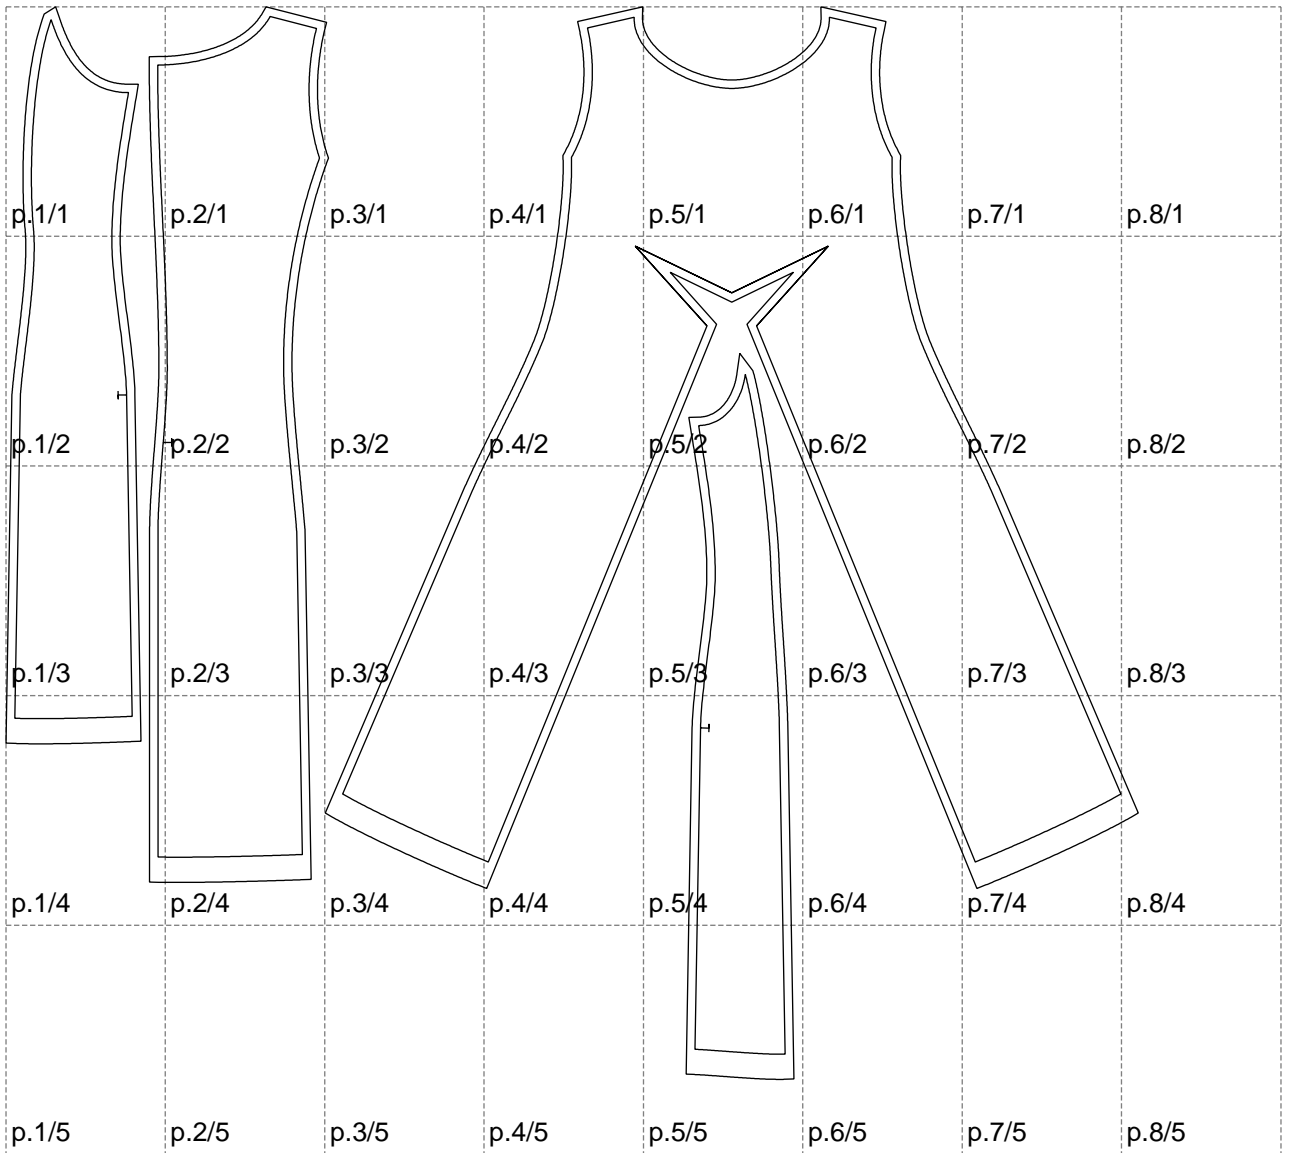

Not for print

Paper size: A4, size:1348.67 x1277.25 mm

# Example

size:1478.99 x1830.31 mm

Maneken =1 ver.0

rz\_1=170

rz\_16=104

rz\_17=88.9

rz\_18=84.4

rz\_19=112

rz\_20=109.3

---

. . . . .  
. . . . .  
. . . . .