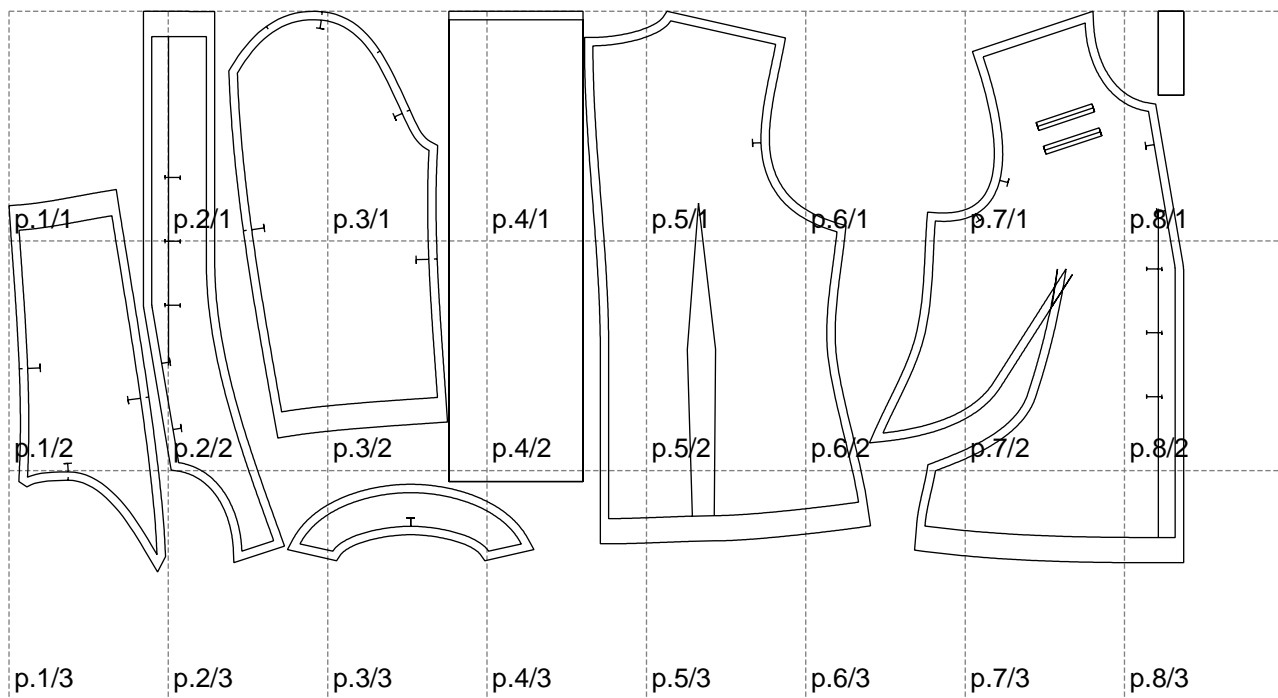

Not for print

Paper size: A4, size:1399.00 x667.72 mm

# Example

size:1499.00 x1312.88 mm

Maneken =1 ver.0

rz\_1=170

rz\_16=100

rz\_17=85.4

rz\_18=80.2

rz\_19=108

rz\_20=105.4

---

. . . . .  
. . . . .  
. . . . .