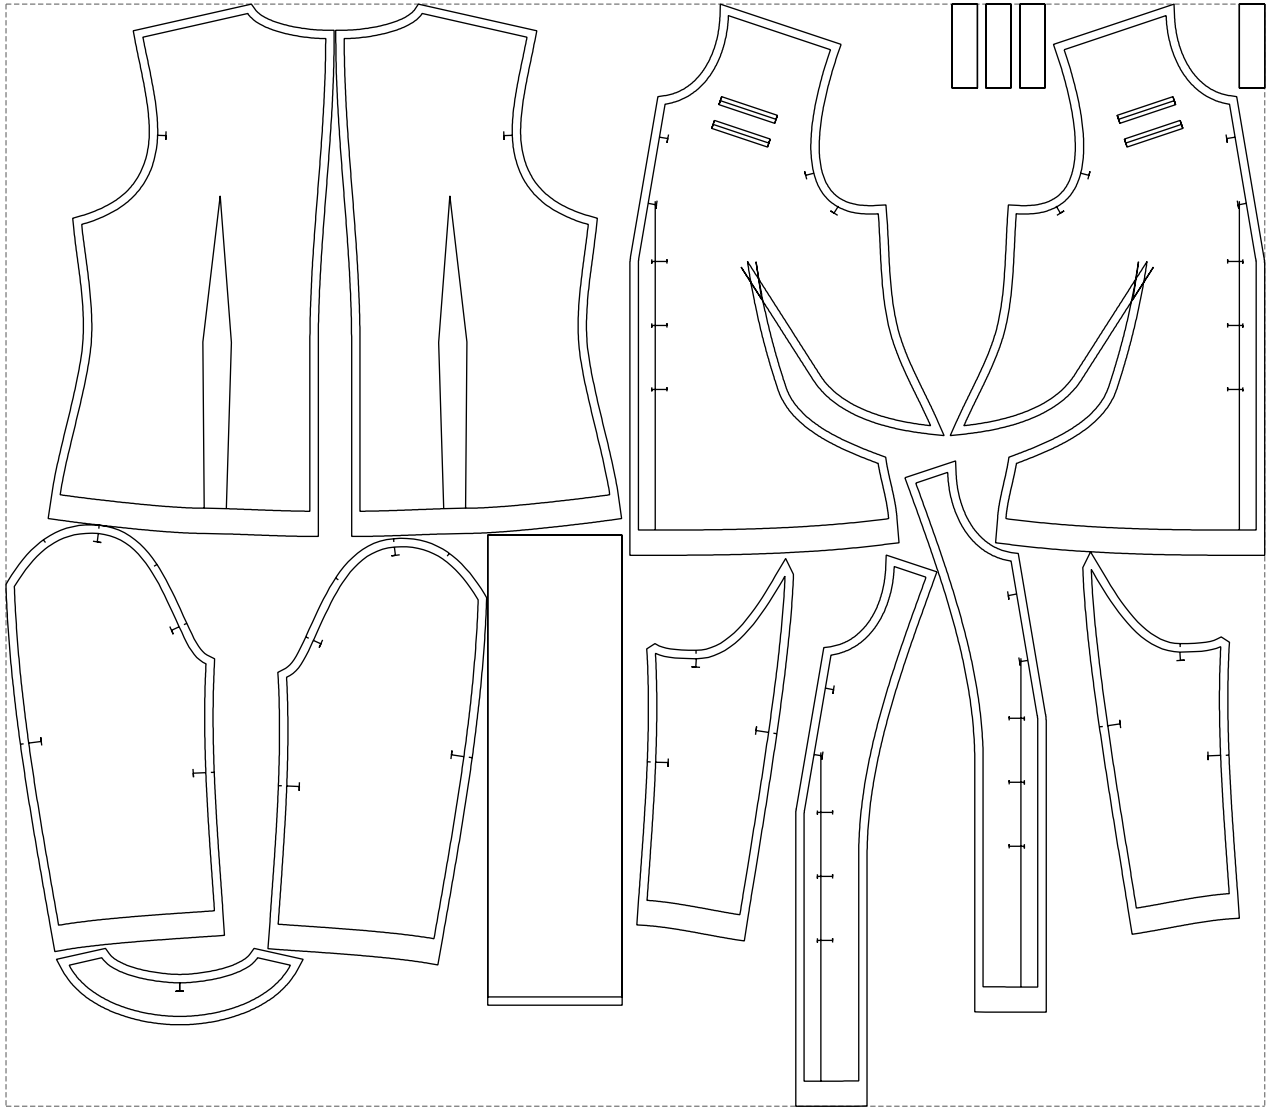

# Example

size:1499.00 x1312.88 mm

Maneken =1 ver.0

rz\_1=170

rz\_16=100

rz\_17=85.4

rz\_18=80.2

rz\_19=108

rz\_20=105.4

---

. . . . .  
. . . . .  
. . . . .