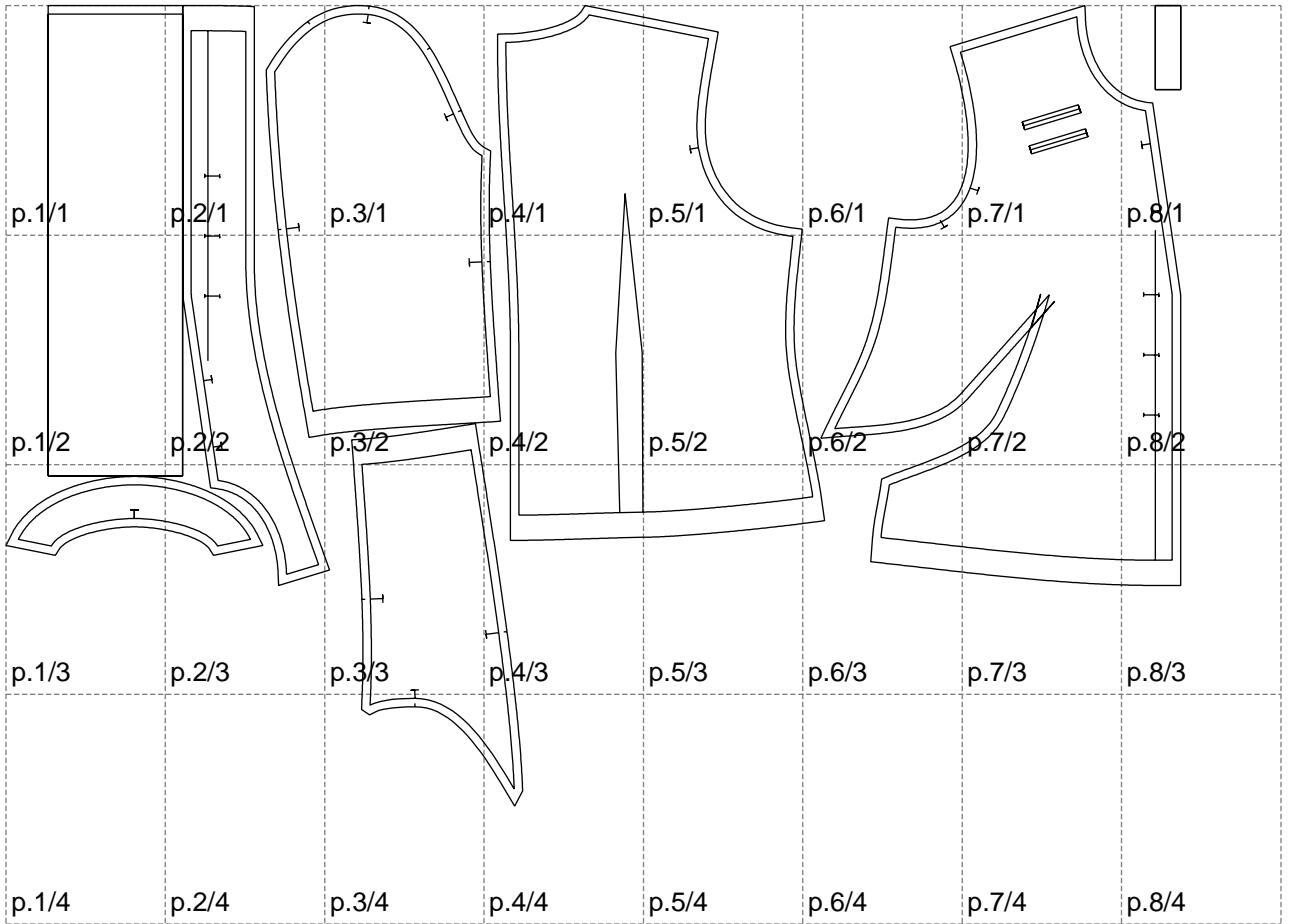

Not for print

Paper size: A4, size:1399.00 x953.27 mm

# Example

size:1499.00 x1642.18 mm

Maneken =1 ver.0

rz\_1=170

rz\_16=120

rz\_17=104

rz\_18=103.6

rz\_19=128

rz\_20=125.1

---

. . . . .  
. . . . .  
. . . . .