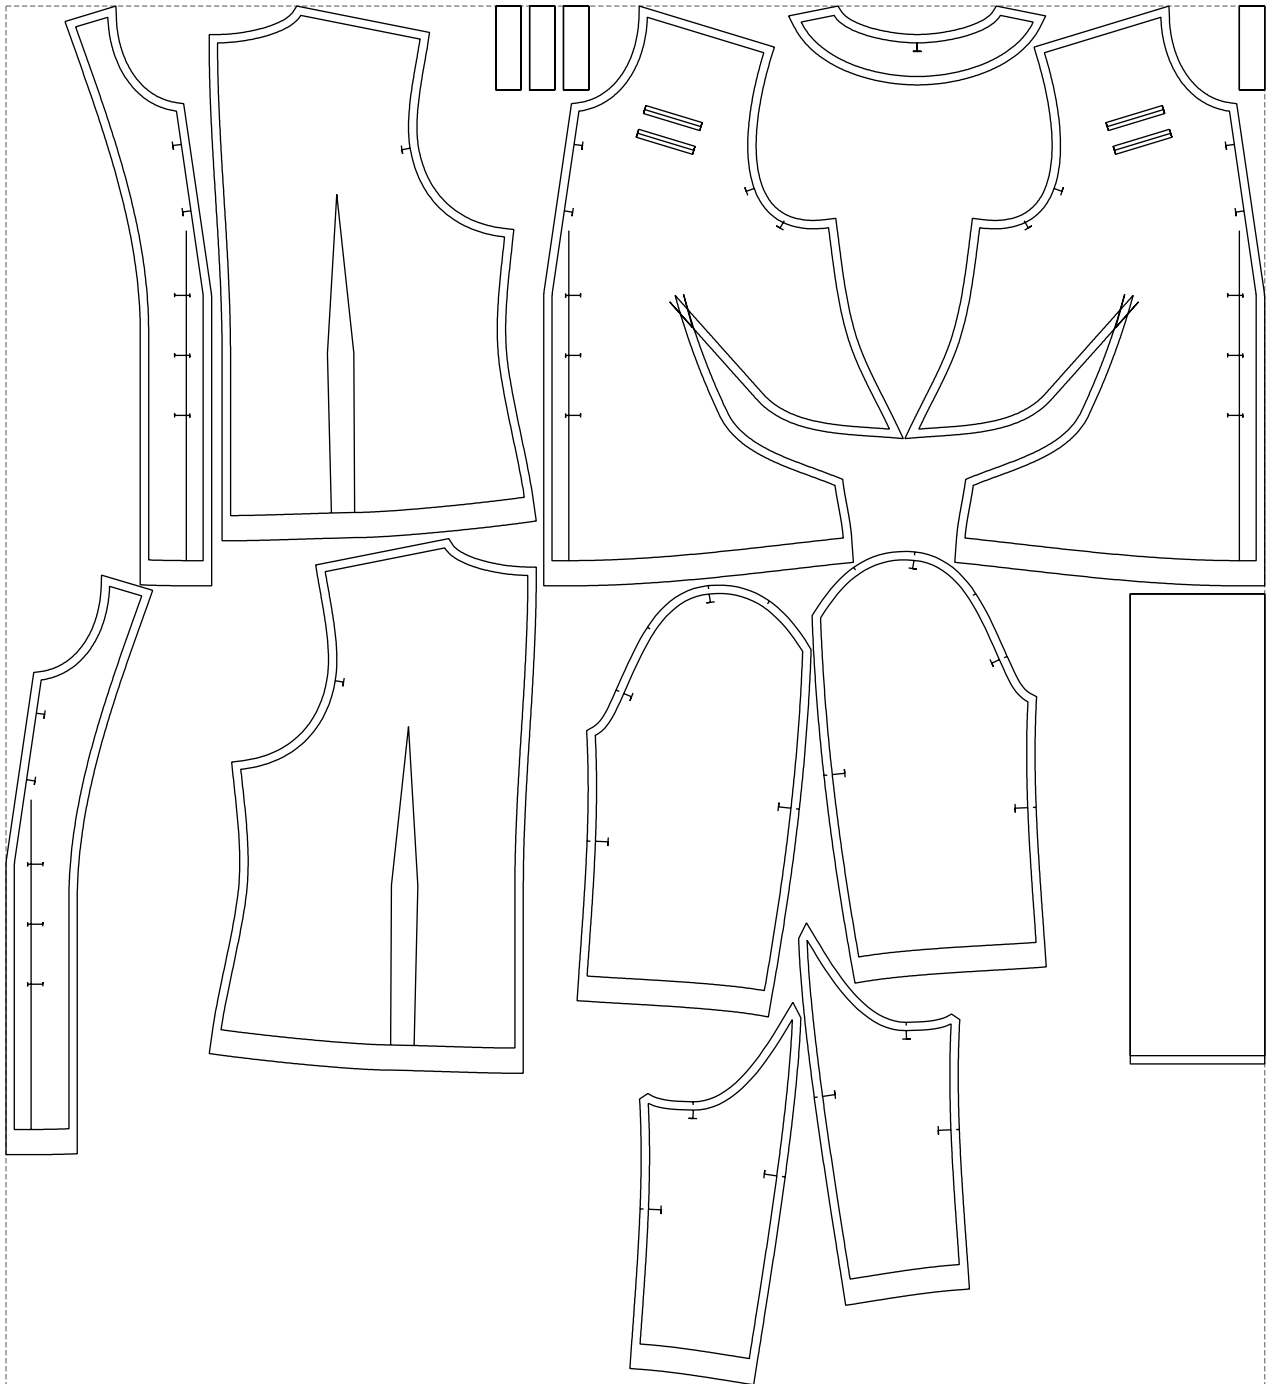

Not for print

Paper size: A4, size:1399.00 x953.27 mm

# Example

size:1499.00 x1642.18 mm

Maneken =1 ver.0

rz\_1=170

rz\_16=120

rz\_17=104

rz\_18=103.6

rz\_19=128

rz\_20=125.1

---

. . . . .  
. . . . .  
. . . . .